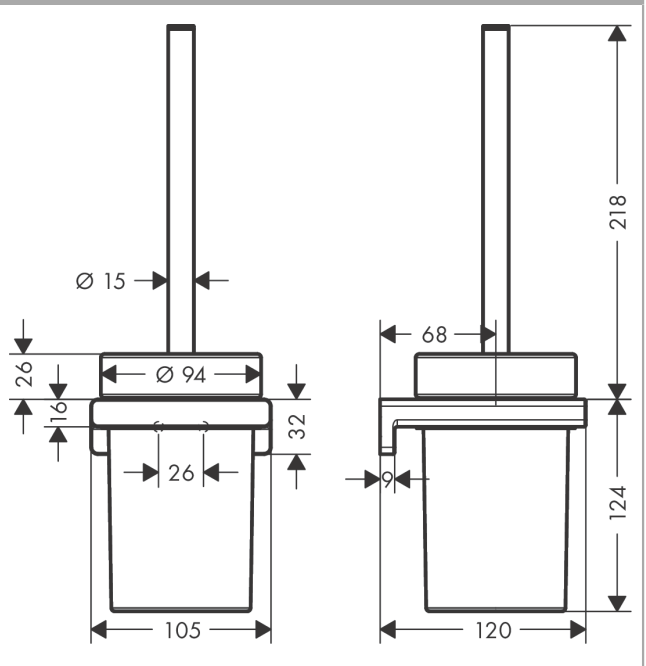

AddStoris

Toilet brush holder wall-mounted

Surface: **Chrome** Article Number: **41752000**

Description

product features

- wall-mounted
- material: metal
- material recess: matt glass
- with removable insert
- with mounting material
- concealed fastening
- drilling distance 26 mm
- diameter drill hole: 6 mm

Design awards

reddot winner 2021

Product image

Scale drawing

AddStoris

Toilet brush holder wall-mounted

Surface: **Chrome** Article Number: **41752000**

Exploded Drawing

Year of production: >04/21

AddStoris

Toilet brush holder wall-mounted

Surface: **Chrome** Article Number: **41752000**

Spare part list

Year of production: >04/21

Pos.	Description	Article Number	Price	PU
1	support element	94165000	€ 8,45	1
2	mounting set	40915000	€ 11,31	1
3	plastic ring	94204000	€ 18,33	1
4	glass cup on its own	94201000	€ 44,63	1
5	stick with brush	94171000	€ 57,12	1
6	WC-brush black Ø 75 mm	93822000	€ 11,31	1