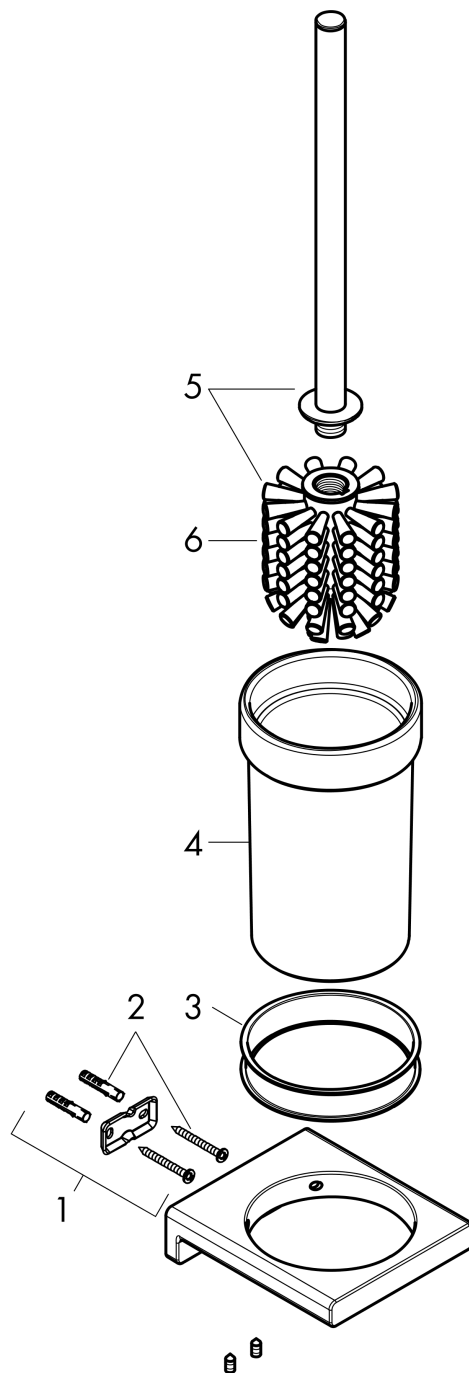

AddStoris

Toilet brush holder wall-mounted

Surface: **Chrome** Article Number: **41752000**

Description

product features

- wall-mounted
- material: metal
- material recess: matt glass
- with removable insert
- with mounting material
- concealed fastening
- drilling distance 26 mm
- diameter drill hole: 6 mm

Design awards

reddot winner 2021

Product image

Scale drawing

AddStoris

Toilet brush holder wall-mounted

Surface: **Chrome** Article Number: **41752000**

Exploded Drawing

Year of production: >04/21

AddStoris

Toilet brush holder wall-mounted

Surface: **Chrome** Article Number: **41752000**

Spare part list

Year of production: >04/21

Pos.	Description	Article Number	Price	PU
1	support element	94165000	€ 8,45	1
2	mounting set	40915000	€ 11,31	1
3	plastic ring	94204000	€ 18,33	1
4	glass cup on its own	94201000	€ 44,63	1
5	stick with brush	94171000	€ 57,12	1
6	WC-brush black Ø 75 mm	93822000	€ 11,31	1