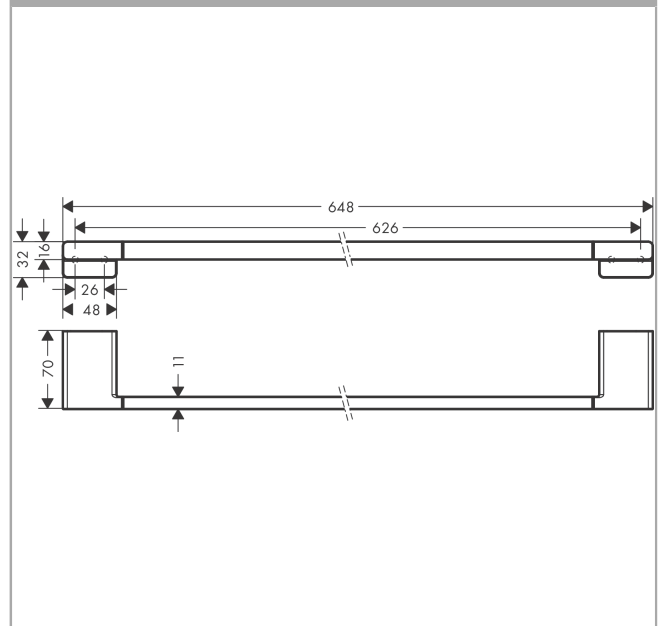

**AddStoris**

**Bath towel rail**

Surface: **Matt Black** Article Number: **41747670**

**Description**

**product features**

- wall-mounted
- material: metal
- holder material: metal
- length: 648 mm
- with mounting material
- drilling distance: 626 mm
- diameter drill hole: 6 mm
- concealed fastening

**Design awards**

reddot winner 2021

**Product image**

**Scale drawing**

**AddStoris**

**Bath towel rail**

Surface: **Matt Black**

Article Number: **41747670**

**Exploded Drawing**

Year of production: >04/21

**AddStoris**

**Bath towel rail**

Surface: **Matt Black** Article Number: **41747670**

**Spare part list**

Year of production: >04/21

<b>Pos.</b>	<b>Description</b>	<b>Article Number</b>	<b>Price</b>	<b>PU</b>
1	mounting set	40915000	€ 11,31	1