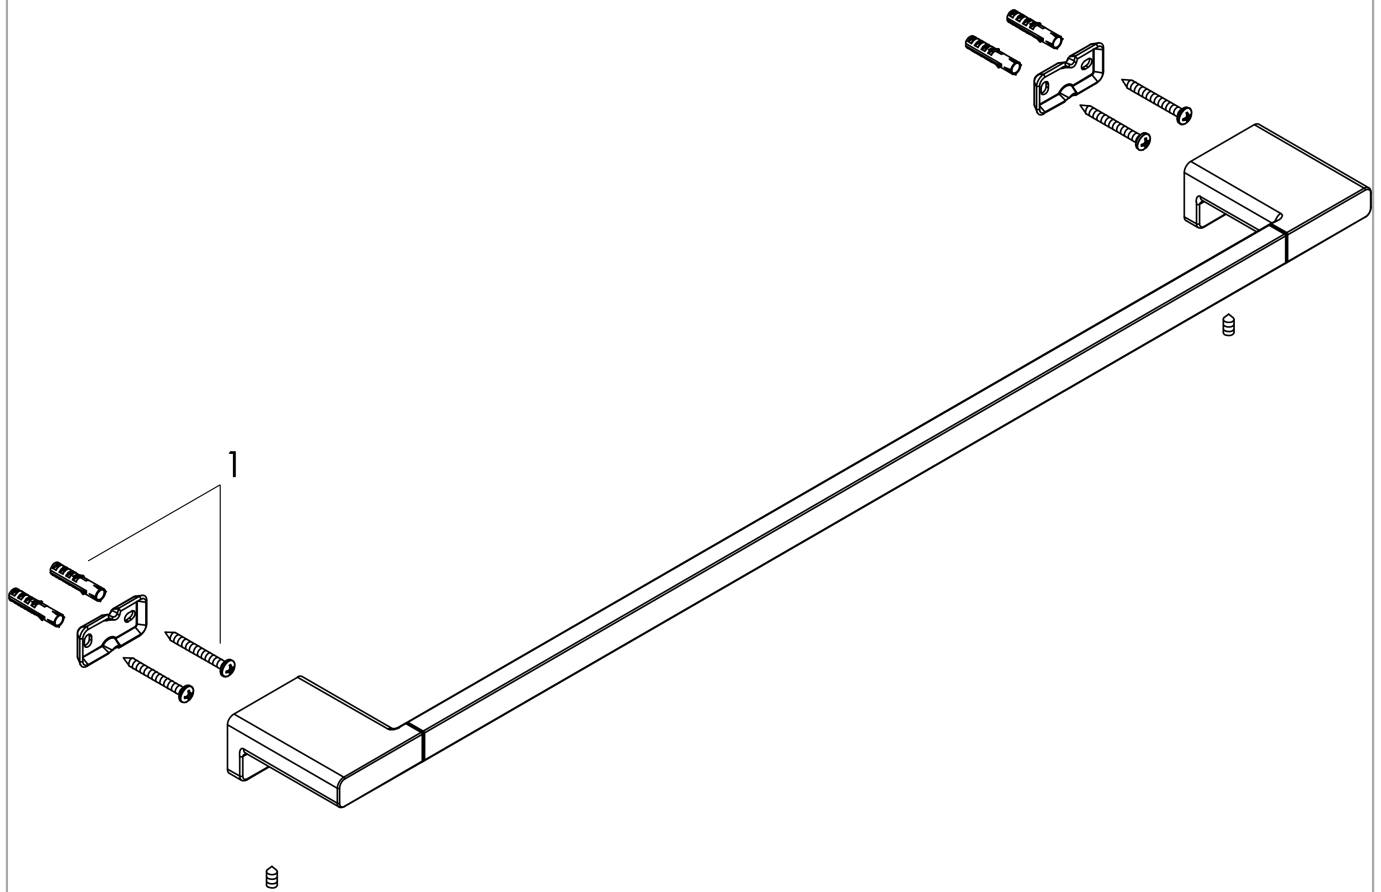

**AddStoris**

**Bath towel rail**

Surface: **Matt Black** Article Number: **41747670**

**Description**

**product features**

- wall-mounted
- material: metal
- holder material: metal
- length: 648 mm
- with mounting material
- drilling distance: 626 mm
- diameter drill hole: 6 mm
- concealed fastening

**Design awards**

reddot winner 2021

**Product image**

**Scale drawing**

**AddStoris**

**Bath towel rail**

Surface: **Matt Black**

Article Number: **41747670**

**Exploded Drawing**

Year of production: >04/21

**AddStoris**

**Bath towel rail**

Surface: **Matt Black** Article Number: **41747670**

**Spare part list**

Year of production: >04/21

<b>Pos.</b>	<b>Description</b>	<b>Article Number</b>	<b>Price</b>	<b>PU</b>
1	mounting set	40915000	€ 11,31	1