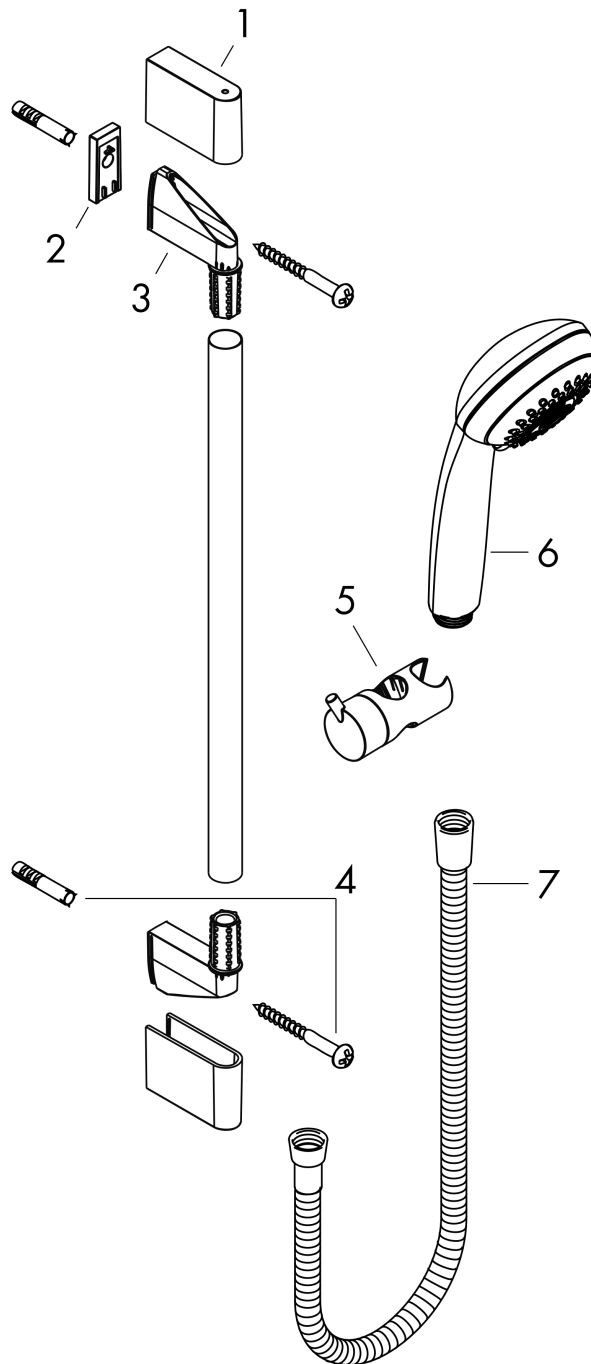

##### product features

- consists of: hand shower, shower bar, shower hose, slider
- shower head size: 85 mm
- spray type: Normal spray
- 90° position adjustable hand shower holder, pivots left and right, up and down
- maximum flow rate at 3 bar: 16 l/min
- minimum flow pressure: 1 bar
- without pivot joints
- wall mounting: screw fastening
- wall supports made of plastic
- stand pipe length: 669.0 mm
- shower bar diameter: 22 mm
- profile shower bar: round
- drilling distance 625 mm

#### Scale drawing

**Crometta 85**  
**Shower set Mono with shower bar 65 cm**  
 Surfaces: **Chrome** Article Number: **27728000**

**Flowchart**

The consumption was measured in combination with the appropriate fittings (thermostat/mixer/in-wall valve) to reflect actual application in practice.

**Crometta 85**  
**Shower set Mono with shower bar 65 cm**  
 Surfaces: **Chrome** Article Number: **27728000**

Installation examples

**Crometta 85**  
**Shower set Mono with shower bar 65 cm**  
 Surfaces: **Chrome** Article Number: **27728000**

**Exploded Drawing**

Year of production: >06/11

**Crometta 85**

**Shower set Mono with shower bar 65 cm**

Surfaces: **Chrome** Article Number: **27728000**

**Spare part list**

Year of production: >06/11

Pos.	Description	Article Number	Price	PU
1	cover	95217000	€ 11,31	1
2	tile-matching-disk 7 mm	97450000	-	1
3	wall support	95218000	€ 8,45	1
4	mounting set	96179000	€ 11,31	1
5	support, assy	95160000	€ 57,12	1
6	handshower	28585000	-	1
7	shower hose Metaflex'C 1,60 m	28266000	-	1