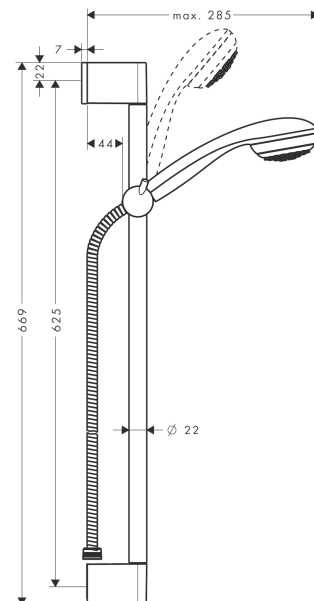

### Shower set Mono with shower bar 65 cm

Surfaces: **Chrome** Article Number: **27728000**

##### product features

- consists of: hand shower, shower bar, shower hose, slider
- shower head size: 85 mm
- spray type: Normal spray
- 90° position adjustable hand shower holder, pivots left and right, up and down
- maximum flow rate at 3 bar: 16 l/min
- minimum flow pressure: 1 bar
- without pivot joints
- wall mounting: screw fastening
- wall supports made of plastic
- stand pipe length: 669.0 mm
- shower bar diameter: 22 mm
- profile shower bar: round
- drilling distance 625 mm

#### Scale drawing

**Crometta 85**  
**Shower set Mono with shower bar 65 cm**  
 Surfaces: **Chrome** Article Number: **27728000**

**Flowchart**

The consumption was measured in combination with the appropriate fittings (thermostat/mixer/in-wall valve) to reflect actual application in practice.

**Exploded Drawing**

Year of production: >06/11

**Crometta 85**

**Shower set Mono with shower bar 65 cm**

Surfaces: **Chrome** Article Number: **27728000**

**Spare part list**

Year of production: >06/11

Pos.	Description	Article Number	Price	PU
1	cover	95217000	€ 11,31	1
2	tile-matching-disk 7 mm	97450000	-	1
3	wall support	95218000	€ 8,45	1
4	mounting set	96179000	€ 11,31	1
5	support, assy	95160000	€ 57,12	1
6	handshower	28585000	-	1
7	shower hose Metaflex'C 1,60 m	28266000	-	1