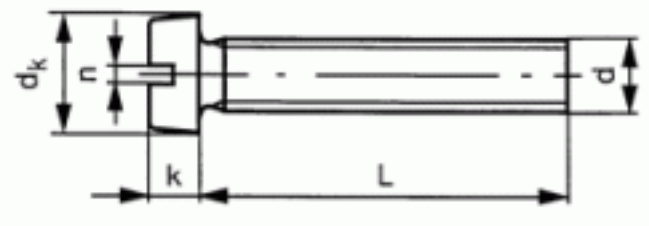

56410050040

~D84 PA 6.6 CH-SCHR M5X40

Brand	-
UBB Code	950353319664
UNSPSC Code	31161504
EAN Code	8715492862815
Head shape	cheese head
Thread	Metric thread
Class	PA 6.6
Material	Plastic
Material technical	Polyamide (nylon)
Colour	White
Driving features	slotted