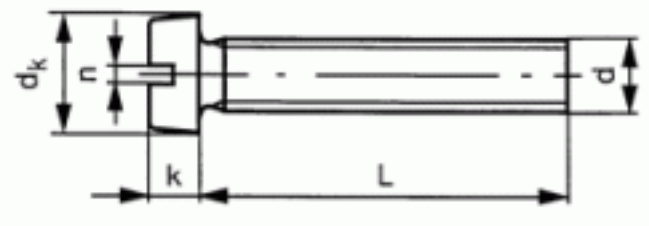

56410040040

~D84 PA 6.6 CH-SCHR M4X40

Brand	-
UBB Code	950353541333
UNSPSC Code	31161504
EAN Code	8715492862716
Head shape	cheese head
Thread	Metric thread
Class	PA 6.6
Material	Plastic
Material technical	Polyamide (nylon)
Colour	White
Driving features	slotted