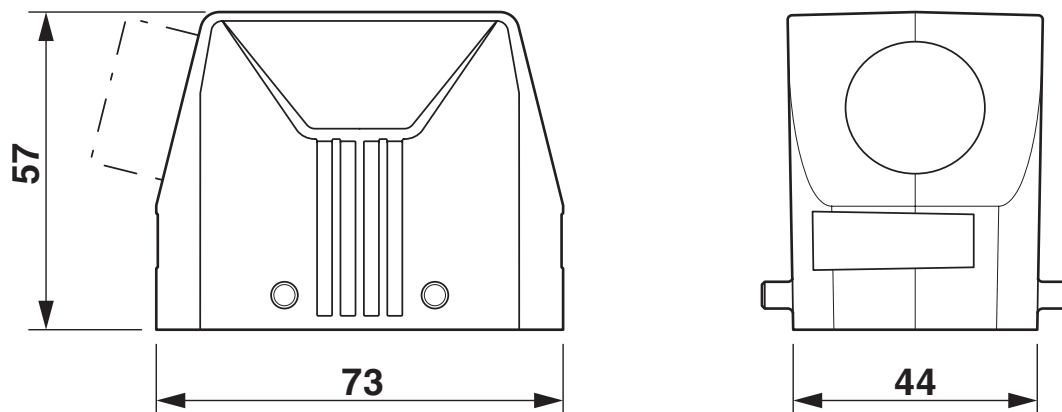

Housing - HC-STA-B10-HLFD-1STM20-EL-AL

1412616

<https://www.phoenixcontact.com/gb/products/1412616>

Drawings

Dimensional drawing

Dimensional drawing