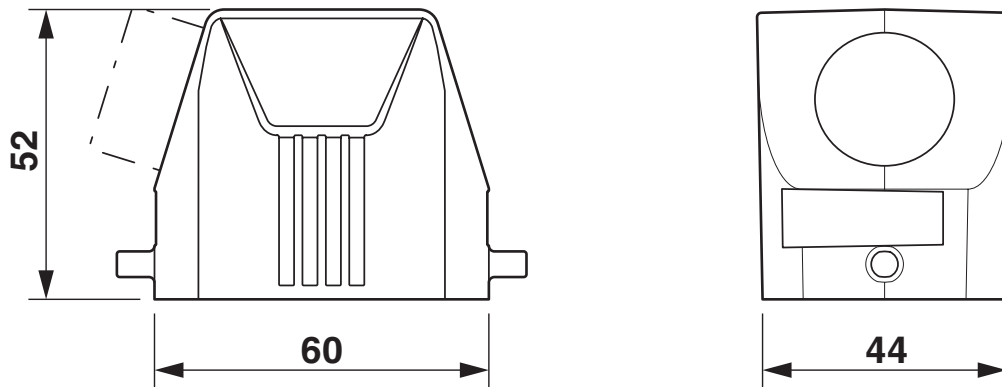

### Dimensions

Dimensional drawing	
Width	44 mm
Height	52 mm
Length	60 mm

## Drawings

Dimensional drawing

Dimensional drawing

1412570

<https://www.phoenixcontact.com/gb/products/1412570>