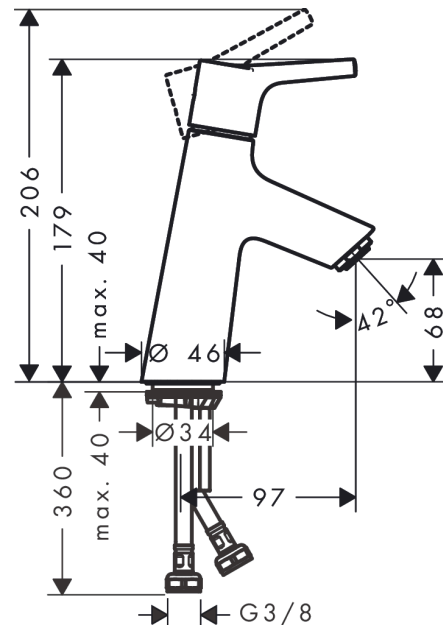

Talis S

Single lever basin mixer 80 without waste set

Surfaces: **Chrome** Article Number: **72012000**

Description

product features

- ComfortZone 80
- projection: 97 mm
- spout height: 68 mm
- spray type: normal spray
- maximum flow rate at 3 bar: 5 l/min
- ceramic cartridge
- temperature limitation adjustable
- suitable for continuous flow water heaters
- connection type: G 3/8 connections
- connection dimension: DN15

Technology

Product image

Scale drawing

Talis S
Single lever basin mixer 80 without waste set
 Surfaces: **Chrome** Article Number: **72012000**

Exploded Drawing

Year of production: >04/17

Talis S**Single lever basin mixer 80 without waste set**Surfaces: **Chrome** Article Number: **72012000****Spare part list**

Year of production: >04/17

Pos.	Description	Article Number	Price	PU
1	handle	92626000	€ 28,20	1
2	screw cover	95704000	€ 3,21	1
3	flange	92625000	€ 28,20	1
4	nut	92627000	€ 18,33	1
5	O-ring 27x1,5	92527000	€ 11,31	1
6	cartridge, assy	97685000	€ 57,12	1
7	seal	98865000	€ 28,20	1
8	adapter for cartridge	92628000	€ 18,33	1
9	adapter for cartridge	98866000	€ 28,20	1
10	O-ring 23x2	98398000	€ 3,21	1
11	aerator M24x1 (5 l/min)	13185000	-	1
12	screw M8 x 68	97736000	€ 5,24	1
13	seal Ø 42	98722000	€ 5,24	1
14	fixing set	96016000	€ 28,20	1
15	connection hose 450 mm M8x0,75 G3/8	97206000	€ 28,20	1
16	O-ring 6,6x1,6	93019000	€ 3,21	1