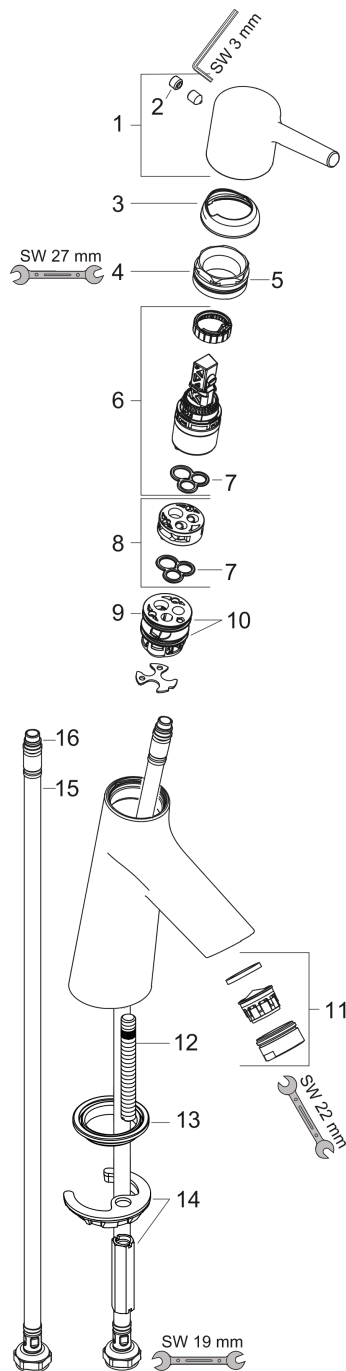

Talis S

Single lever basin mixer 80 without waste set

Surfaces: **Chrome** Article Number: **72012000**

Description

product features

- ComfortZone 80
- projection: 97 mm
- spout height: 68 mm
- spray type: normal spray
- maximum flow rate at 3 bar: 5 l/min
- ceramic cartridge
- temperature limitation adjustable
- suitable for continuous flow water heaters
- connection type: G 3/8 connections
- connection dimension: DN15

Technology

Product image

Scale drawing

Talis S
Single lever basin mixer 80 without waste set
 Surfaces: **Chrome** Article Number: **72012000**

Exploded Drawing

Year of production: >04/17

Talis S**Single lever basin mixer 80 without waste set**Surfaces: **Chrome** Article Number: **72012000****Spare part list**

Year of production: >04/17

Pos.	Description	Article Number	Price	PU
1	handle	92626000	€ 28,20	1
2	screw cover	95704000	€ 3,21	1
3	flange	92625000	€ 28,20	1
4	nut	92627000	€ 18,33	1
5	O-ring 27x1,5	92527000	€ 11,31	1
6	cartridge, assy	97685000	€ 57,12	1
7	seal	98865000	€ 28,20	1
8	adapter for cartridge	92628000	€ 18,33	1
9	adapter for cartridge	98866000	€ 28,20	1
10	O-ring 23x2	98398000	€ 3,21	1
11	aerator M24x1 (5 l/min)	13185000	-	1
12	screw M8 x 68	97736000	€ 5,24	1
13	seal Ø 42	98722000	€ 5,24	1
14	fixing set	96016000	€ 28,20	1
15	connection hose 450 mm M8x0,75 G3/8	97206000	€ 28,20	1
16	O-ring 6,6x1,6	93019000	€ 3,21	1