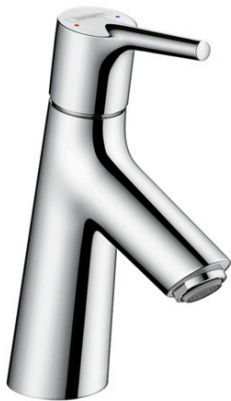

Talis S

Single lever basin mixer 80 without waste set

Surfaces: **Chrome** Article Number: **72012000**

Description

product features

- ComfortZone 80
- projection: 97 mm
- spout height: 68 mm
- spray type: normal spray
- maximum flow rate at 3 bar: 5 l/min
- ceramic cartridge
- temperature limitation adjustable
- suitable for continuous flow water heaters
- connection type: G 3/8 connections
- connection dimension: DN15

Technology

Product image

Scale drawing

Talis S
Single lever basin mixer 80 without waste set
 Surfaces: **Chrome** Article Number: **72012000**

Exploded Drawing

Year of production: >04/17

Talis S**Single lever basin mixer 80 without waste set**Surfaces: **Chrome** Article Number: **72012000****Spare part list**

Year of production: >04/17

Pos.	Description	Article Number	Price	PU
1	handle	92626000	€ 28,20	1
2	screw cover	95704000	€ 3,21	1
3	flange	92625000	€ 28,20	1
4	nut	92627000	€ 18,33	1
5	O-ring 27x1,5	92527000	€ 11,31	1
6	cartridge, assy	97685000	€ 57,12	1
7	seal	98865000	€ 28,20	1
8	adapter for cartridge	92628000	€ 18,33	1
9	adapter for cartridge	98866000	€ 28,20	1
10	O-ring 23x2	98398000	€ 3,21	1
11	aerator M24x1 (5 l/min)	13185000	-	1
12	screw M8 x 68	97736000	€ 5,24	1
13	seal Ø 42	98722000	€ 5,24	1
14	fixing set	96016000	€ 28,20	1
15	connection hose 450 mm M8x0,75 G3/8	97206000	€ 28,20	1
16	O-ring 6,6x1,6	93019000	€ 3,21	1