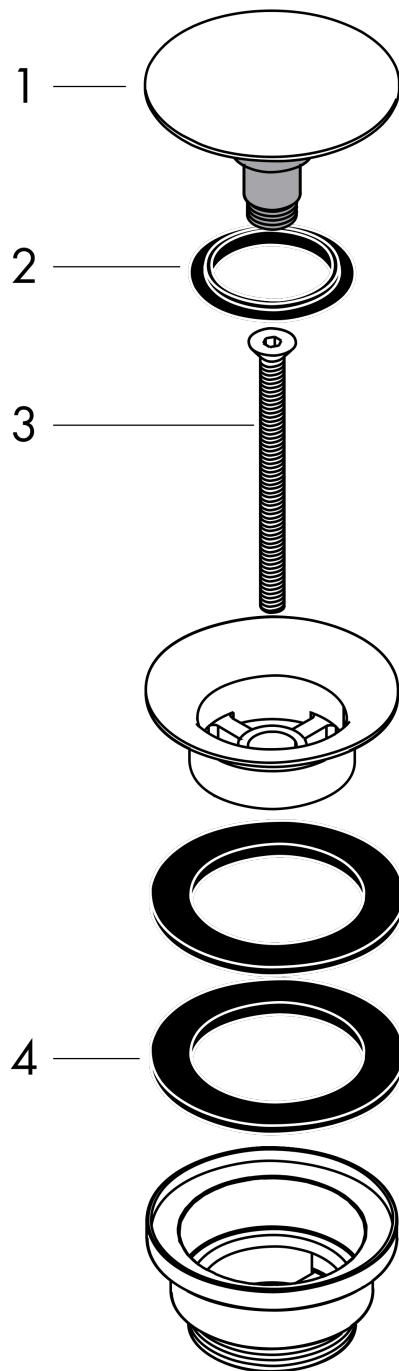

Waste set push-open for basin and bidet mixers

Surfaces: **Chrome** Article Number: **50100000**

Description

product features

- operation with pressure plug
- for basins with overflow hole
- drain plug material brass
- connection dimension G 1 ¼
- with overflow

Design awards

Product image

Scale drawing

Waste set push-open for basin and bidet mixers

Surfaces: **Chrome** Article Number: **50100000**

Exploded Drawing

Year of production: >04/17

Waste set push-open for basin and bidet mixers

Surfaces: **Chrome** Article Number: **50100000**

Spare part list

Year of production: >04/17

Pos.	Description	Article Number	Price	PU
1	plug	97204000	€ 57,12	1
2	seal	97205000	€ 5,24	1
3	screw	98000000	€ 5,24	1
4	form ring	96361000	€ 8,45	1