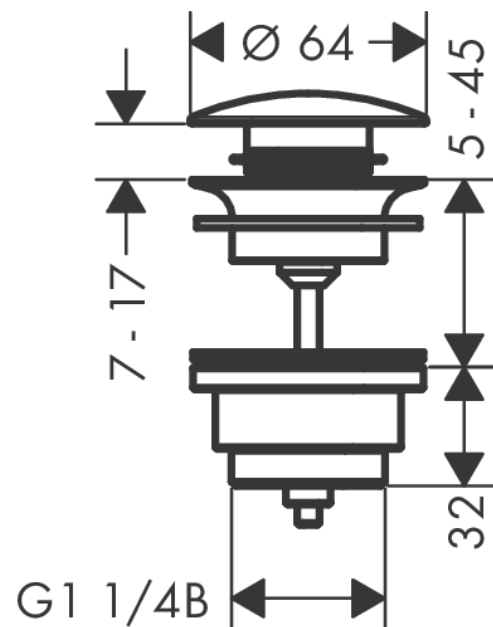

Waste set push-open for basin and bidet mixers

Surfaces: **Chrome** Article Number: **50100000**

Description

product features

- operation with pressure plug
- for basins with overflow hole
- drain plug material brass
- connection dimension G 1 ¼
- with overflow

Design awards

Product image

Scale drawing

Waste set push-open for basin and bidet mixers

Surfaces: **Chrome** Article Number: **50100000**

Exploded Drawing

Year of production: >04/17

Waste set push-open for basin and bidet mixers

Surfaces: **Chrome** Article Number: **50100000**

Spare part list

Year of production: >04/17

Pos.	Description	Article Number	Price	PU
1	plug	97204000	€ 57,12	1
2	seal	97205000	€ 5,24	1
3	screw	98000000	€ 5,24	1
4	form ring	96361000	€ 8,45	1