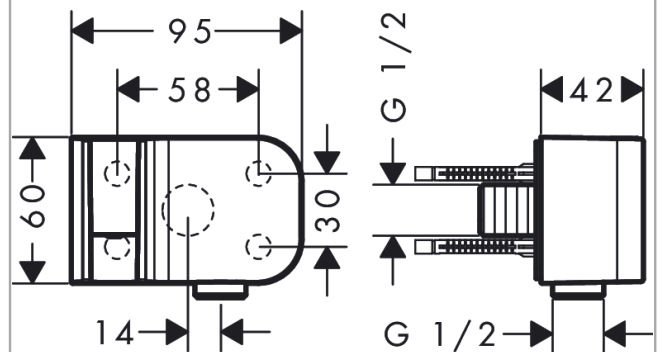

**AXOR One  
Porter unit**

Surfaces: **Chrome** Article Number: **45723000**

**product features**

- for hoses with cylindrical nuts
- integrated support function
- metal
- non-return valve
- connection type: G 1/2

**Product image**

**Scale drawing**

**AXOR One**  
**Porter unit**

Surfaces: **Chrome**    Article Number: **45723000**

**Exploded Drawing**

Year of production: >10/15

**AXOR One**

**Porter unit**

Surfaces: **Chrome** Article Number: **45723000**

**Spare part list**

Year of production: >10/15

Pos.		Article Number	Price	PU
1	mounting set	96179000	€ 11,31	1
2	O-Ring 22x2	98185000	€ 3,21	1
3	set of non return valves DW 15	94074000	€ 13,92	1