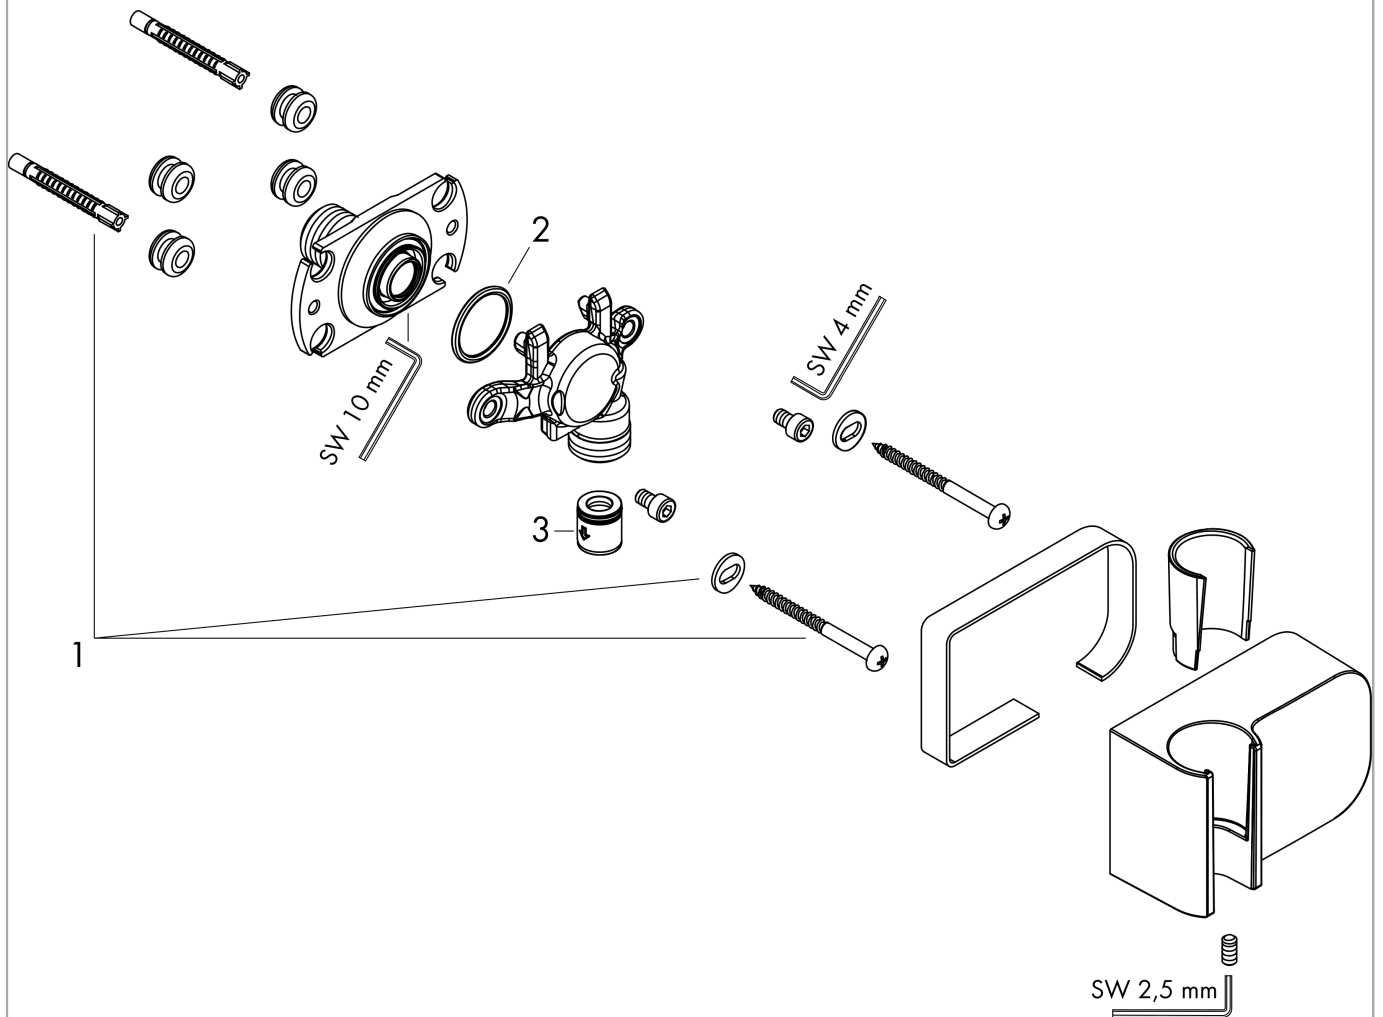

**AXOR One  
Porter unit**

Surfaces: **Chrome** Article Number: **45723000**

**product features**

- for hoses with cylindrical nuts
- integrated support function
- metal
- non-return valve
- connection type: G 1/2

**Product image**

**Scale drawing**

**AXOR One**  
**Porter unit**

Surfaces: **Chrome**    Article Number: **45723000**

**Exploded Drawing**

Year of production: >10/15

**AXOR One**

**Porter unit**

Surfaces: **Chrome** Article Number: **45723000**

**Spare part list**

Year of production: >10/15

Pos.		Article Number	Price	PU
1	mounting set	96179000	€ 11,31	1
2	O-Ring 22x2	98185000	€ 3,21	1
3	set of non return valves DW 15	94074000	€ 13,92	1