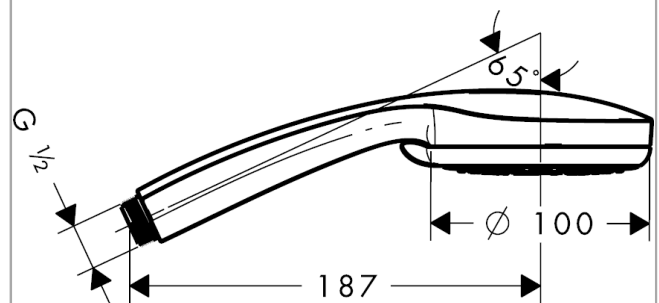

Croma 100 Hand shower Vario

Surfaces: **Chrome** Article Number: **28535000**

Description

product features

- shower head size: 100 mm
- spray type: Rain, normal spray, Shampoo spray, Massage spray
- spray type adjustment by turning spray disc
- spray disc surface: grey
- maximum flow rate at 3 bar: 18 l/min
- minimum flow pressure: 1 bar
- with internal water conduction
- rinseable screen seal
- connection thread G 1/2
- connection dimension: DN15
- suitable for continuous flow water heaters

Technology

Certificates

Product image

Scale drawing

Flowchart

The consumption was measured in combination with the appropriate fittings (thermostat/mixer/ in-wall valve) to reflect actual application in practice.