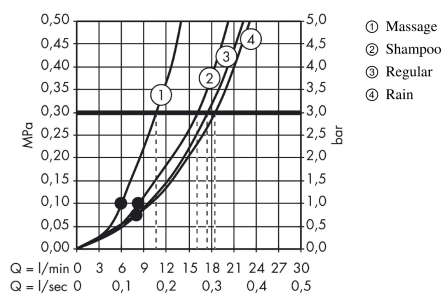

Croma 100 Hand shower Vario

Surfaces: **Chrome** Article Number: **28535000**

Description

product features

- shower head size: 100 mm
- spray type: Rain, normal spray, Shampoo spray, Massage spray
- spray type adjustment by turning spray disc
- spray disc surface: grey
- maximum flow rate at 3 bar: 18 l/min
- minimum flow pressure: 1 bar
- with internal water conduction
- rinseable screen seal
- connection thread G 1/2
- connection dimension: DN15
- suitable for continuous flow water heaters

Technology

Certificates

Product image

Scale drawing

Flowchart

The consumption was measured in combination with the appropriate fittings (thermostat/mixer/ in-wall valve) to reflect actual application in practice.