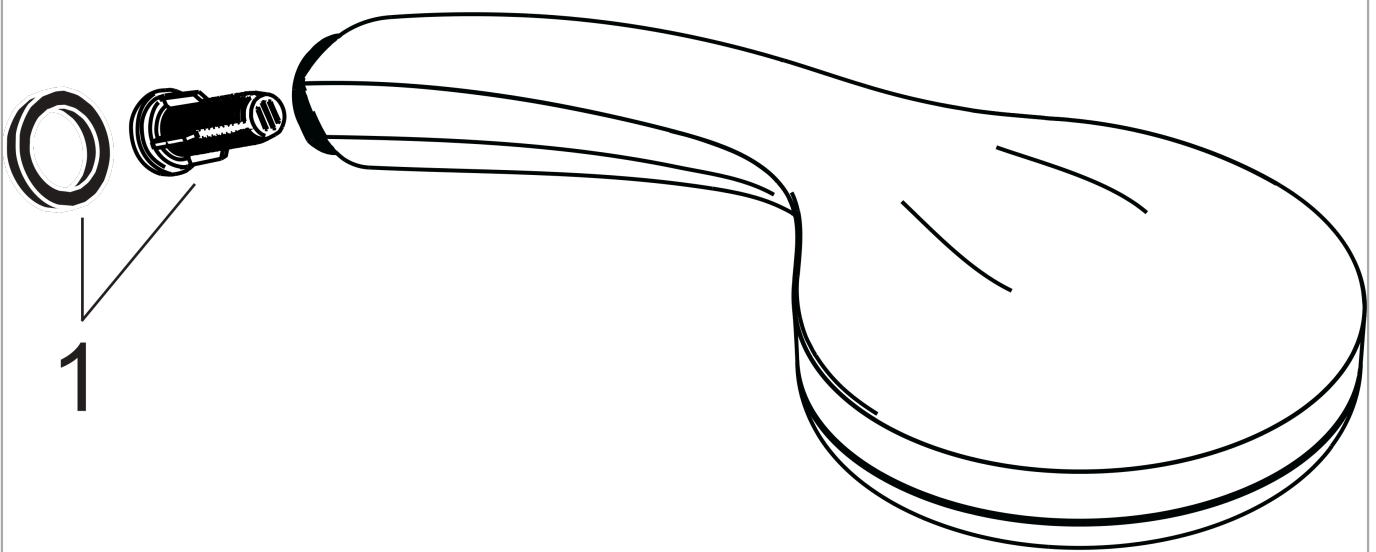

Croma 100 Hand shower Vario

Surfaces: **Chrome** Article Number: **28535000**

Description

product features

- shower head size: 100 mm
- spray type: Rain, normal spray, Shampoo spray, Massage spray
- spray type adjustment by turning spray disc
- spray disc surface: grey
- maximum flow rate at 3 bar: 18 l/min
- minimum flow pressure: 1 bar
- with internal water conduction
- rinseable screen seal
- connection thread G 1/2
- connection dimension: DN15
- suitable for continuous flow water heaters

Technology

Certificates

Product image

Scale drawing

Flowchart

The consumption was measured in combination with the appropriate fittings (thermostat/mixer/ in-wall valve) to reflect actual application in practice.

Croma 100
Hand shower Vario
Surfaces: **Chrome** Article Number: **28535000**

Exploded Drawing

Year of production: >10/06

Croma 100
Hand shower Vario
 Surfaces: **Chrome** Article Number: **28535000**

Spare part list