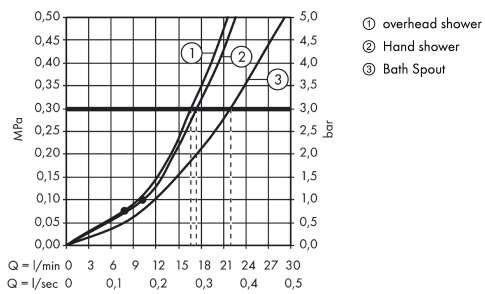

Croma

Showerpipe 220 1jet with bath thermostat

Surfaces: **Chrome** Article Number: **27223000**

Description

product features

- consists of: overhead shower, hand shower, bath thermostat, shower hose, slider, shower bar
- overhead shower Croma 220
- shower head size overhead shower: 220 mm
- spray type overhead shower: RainAir
- ball-joint: overhead shower angle adjustable
- fully chrome-plated spray disc
- spray type hand shower: Rain, Massage spray, Shampoo spray, normal spray
- flow rate RainAir spray (at 3 bar): 17 l/min
- flow rate bath filler: 20 l/min
- minimum flow pressure: 1 bar
- min. operating pressure: 1 bar
- max. operating pressure: 10 bar
- shower bar diameter: 22 mm
- height-adjustable hand shower holder
- swivel shower arm
- thermostat Ecostat Comfort
- safety lock at 40°C
- adjustable hot water limitation
- outlets controlled via turning handle
- suitable for continuous flow water heaters
- mounting type: exposed installation
- connection dimension DN15
- connection thread G ½
- centre distance 150 ± 12 mm
- intrinsically safe against backflow
- installation: wall-mounted
- amount of outlet: 3 functions

Technology

Croma
Showerpipe 220 1jet with bath thermostat
 Surfaces: **Chrome** Article Number: **27223000**

Product image

Scale drawing

Flowchart

Croma
Showerpipe 220 1jet with bath thermostat
 Surfaces: **Chrome** Article Number: **27223000**