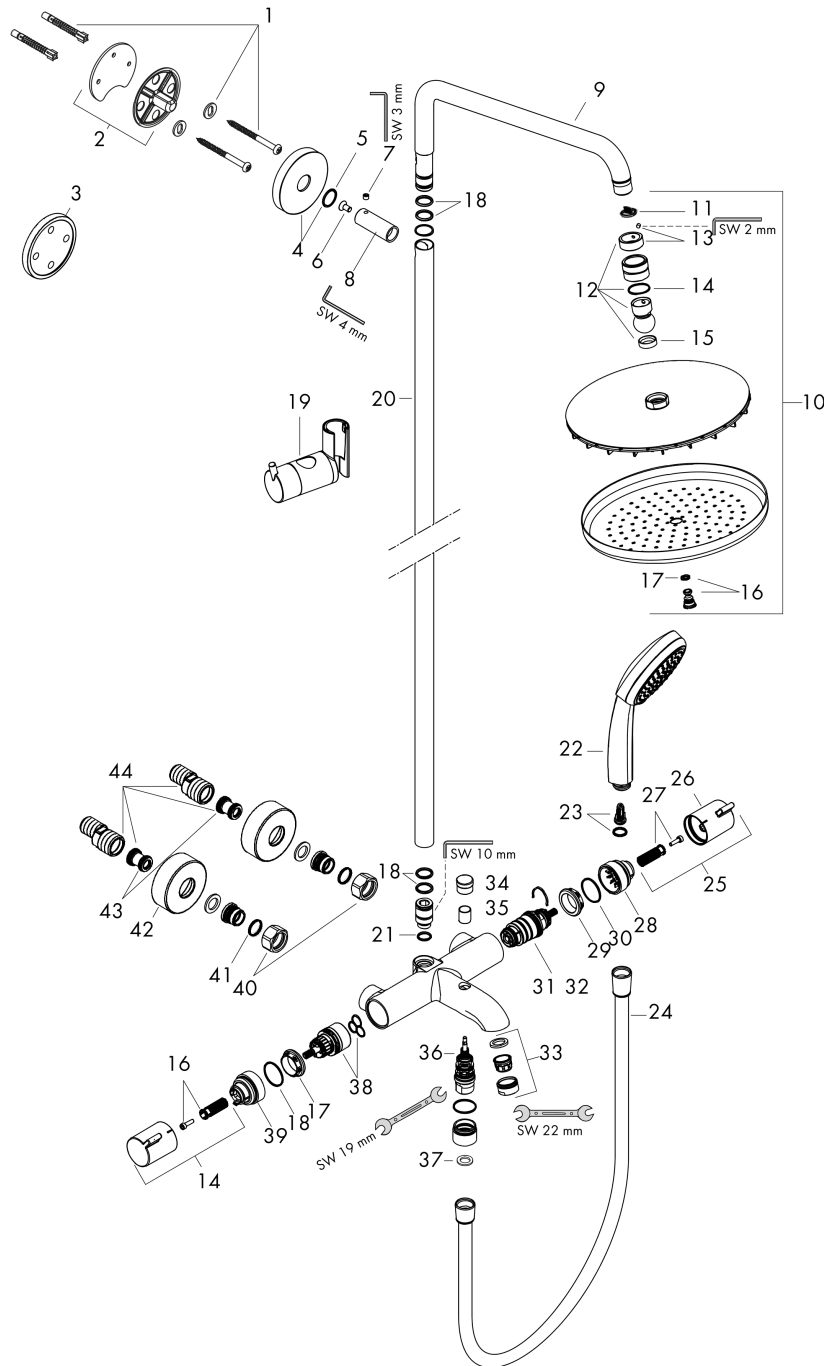

Croma
Showerpipe 220 1jet with bath thermostat
Surfaces: **Chrome** Article Number: **27223000**

Exploded Drawing

Year of production: >12/20

Croma

Showerpipe 220 1jet with bath thermostat

Surfaces: **Chrome** Article Number: **27223000**

Spare part list

Year of production: >12/20

Pos.	Description	Article Number	Price	PU
1	mounting set	96179000	€ 11,31	1
2	wall flange	95688000	€ 28,20	1
3	tile-matching-disk 7 mm	95239000	€ 13,92	1
4	escutcheon Ø 60 mm	95692000	€ 18,33	1
5	O-ring 20x2,5	92602000	€ 5,24	1
6	screw	92137000	€ 5,24	1
7	hollow set screw M6x5	98447000	€ 3,21	1
8	sleeve	92166000	€ 35,94	1
9	shower arm	95985000	€ 124,95	1
10	head shower	26464000	-	1
11	filter packing	96477000	€ 3,21	1
12	ball joint	98941000	€ 35,94	1
13	lock washer	98942000	€ 18,33	1
14	lever collar	97536000	€ 5,24	1
15	seal	97606000	€ 5,24	1
16	air jet	95794000	€ 28,20	1
17	O-ring 7x2	98419000	€ 3,21	1
18	O-ring 15x2,5	98131000	€ 3,21	1
19	support, assy	97651000	€ 86,16	1
20	pipe 1400 mm	95983000	€ 162,08	1
21	O-ring 12x2,25	98382000	€ 3,21	1
22	handshower	28535000	-	1
23	filter insert	97708000	€ 5,24	1
24	shower hose Isiflex'B 1,60 m	28276000	-	1
25	handle	95836000	€ 28,20	1
26	pushbutton	92848000	€ 5,24	1
27	handle fixing set	95843000	€ 8,45	1
28	safety set	95839000	€ 18,33	1
29	nut	98913000	€ 18,33	1
30	O-ring 26x1,5	98390000	€ 3,21	1
31	thermostat cartridge	98282000	€ 100,44	1
32	cartridge for exchanged connections	92373000	€ 249,90	1
33	aerator M24x1 (30 l/min)	96512000	€ 13,92	1
34	diverter knob	96466000	€ 13,92	1
35	sleeve	97738000	€ 5,24	1
36	selector assy	94077000	€ 35,94	1
37	seal	98058000	€ 3,21	1
38	shut off unit with selector	98283000	€ 70,57	1
39	safety set	95984000	€ 35,94	1
40	set of nuts	96157000	€ 28,20	1
41	O-ring 17x1,5	98137000	€ 3,21	1