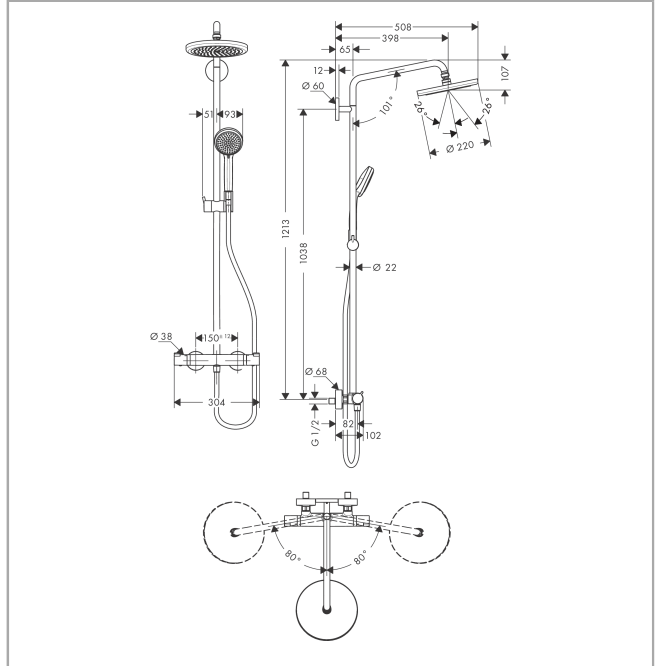

Scale drawing