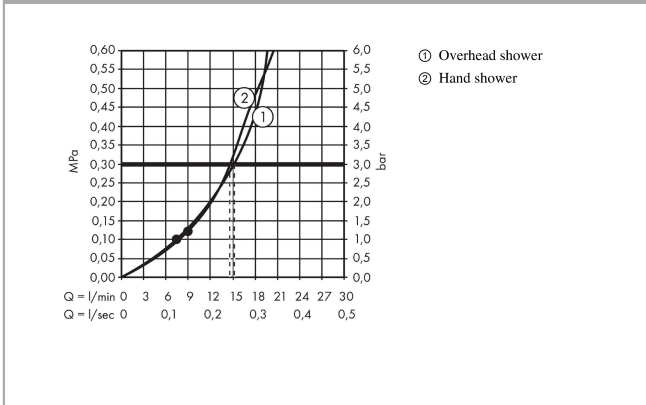

Croma**Showerpipe 220 1jet with thermostat**Surfaces: **Chrome** Article Number: **27185000****Description****product features**

- consists of: overhead shower, hand shower, shower thermostat, shower hose, slider, shower bar
- overhead shower Croma 220
- shower head size overhead shower: 220 mm
- spray type overhead shower: RainAir
- ball-joint: overhead shower angle adjustable
- spray type hand shower: Rain, Massage spray, Shampoo spray, normal spray
- maximum flow rate at 3 bar: 15 l/min
- minimum flow pressure: 1,2 bar
- min. operating pressure: 1,2 bar
- max. operating pressure: 10 bar
- pipe can be shortened in height
- shower bar diameter: 22 mm
- height-adjustable hand shower holder
- shower arm length overhead shower: 400 mm
- swivel shower arm
- thermostat Ecostat Comfort
- safety lock at 40°C
- adjustable hot water limitation
- outlets controlled via turning handle
- will not run two outlets at same time
- suitable for continuous flow water heaters
- mounting type: exposed installation
- connection dimension DN15
- connection thread G ½
- centre distance 150 ± 12 mm
- intrinsically safe against backflow
- installation: wall-mounted
- amount of outlet: 2 functions

Technology

Croma
Showerpipe 220 1jet with thermostat
 Surfaces: **Chrome** Article Number: **27185000**

Product image

Scale drawing

Flowchart

Croma
Showerpipe 220 1jet with thermostat
 Surfaces: **Chrome** Article Number: **27185000**