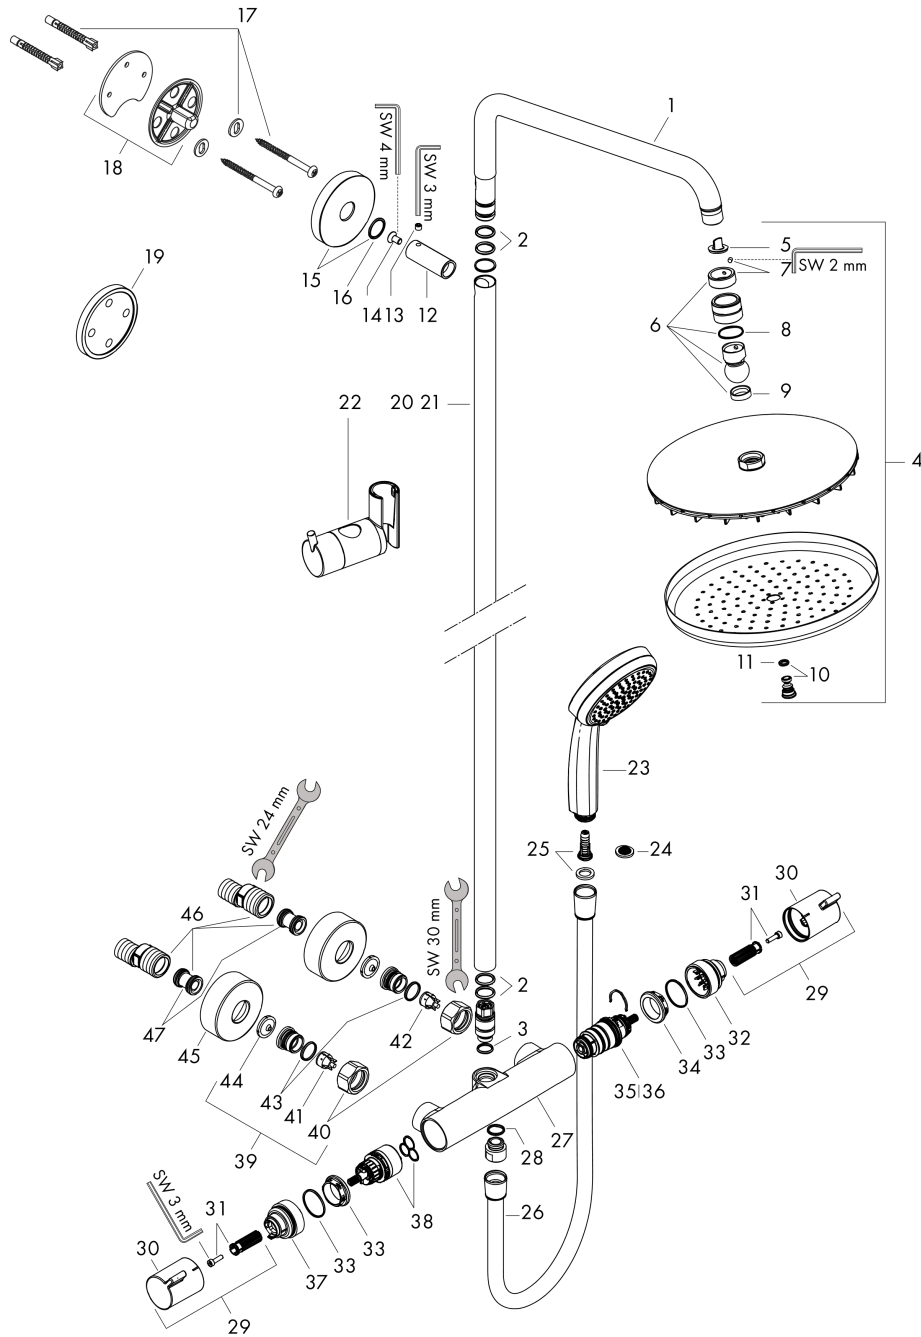

Croma
Showerpipe 220 1jet with thermostat
Surfaces: **Chrome** Article Number: **27185000**

Exploded Drawing

Year of production: >12/20

Croma

Showerpipe 220 1jet with thermostat

Surfaces: **Chrome** Article Number: **27185000**

Spare part list

Year of production: >12/20

Pos.	Description	Article Number	Price	PU
1	shower arm	95985000	€ 124,95	1
2	O-ring 15x2,5	98131000	€ 3,21	1
3	O-ring 12x2,25	98382000	€ 3,21	1
4	head shower	26464000	-	1
5	filter packing	96477000	€ 3,21	1
6	ball joint	98941000	€ 35,94	1
7	lock washer	98942000	€ 18,33	1
8	lever collar	97536000	€ 5,24	1
9	seal	97606000	€ 5,24	1
10	air jet	95794000	€ 28,20	1
11	O-ring 7x2	98419000	€ 3,21	1
12	sleeve	92166000	€ 35,94	1
13	hollow set screw M6x5	98447000	€ 3,21	1
14	screw	92137000	€ 5,24	1
15	escutcheon Ø 60 mm	95692000	€ 18,33	1
16	O-ring 20x2,5	92602000	€ 5,24	1
17	mounting set	96179000	€ 11,31	1
18	wall flange	95688000	€ 28,20	1
19	tile-matching-disk 7 mm	95239000	€ 13,92	1
20	pipe 1030 mm	95915000	€ 124,95	1
21	pipe 1400 mm	95983000	€ 162,08	1
22	support, assy	97651000	€ 86,16	1
23	handshower	28535000	-	1
24	filter packing	94246000	€ 3,21	1
25	filter insert	97708000	€ 5,24	1
26	shower hose Isiflex'B 1,60 m	28276000	-	1
27	Thermostat	92147000	€ 539,55	1
28	O-ring 14x2	98129000	€ 3,21	1
29	handle	95836000	€ 28,20	1
30	pushbutton	92848000	€ 5,24	1
31	handle fixing set	95843000	€ 8,45	1
32	safety set	95839000	€ 18,33	1
33	O-ring 26x1,5	98390000	€ 3,21	1
34	nut	98913000	€ 18,33	1
35	thermostat cartridge	98282000	€ 100,44	1
36	cartridge for exchanged connections	92373000	€ 249,90	1
37	stop ring for flow control	95927000	€ 28,20	1
38	shut off unit with selector	98283000	€ 70,57	1
39	set of unions	94285000	-	1
40	set of nuts	96157000	€ 28,20	1
41	non return valve (pressure-resistant up to 2 MPa)	93136000	€ 28,20	1