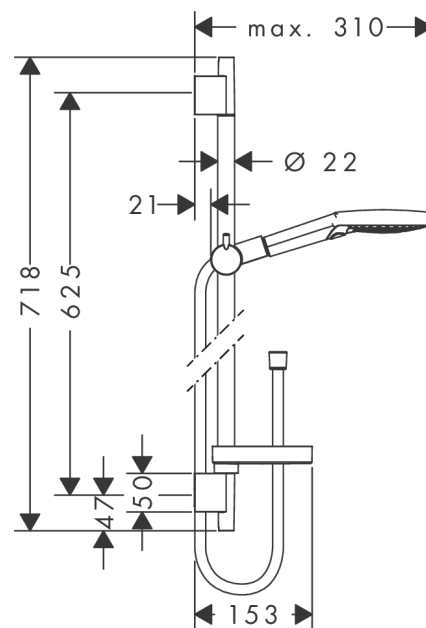

Raindance Select S
Shower set 120 3jet with shower bar 65 cm and soap dish
 Surfaces: **Chrome** Article Number: **26630000**

Description

product features

- consists of: hand shower, shower bar, shower hose, slider, soap dish
- shower head size: 125 mm
- spray type: Rain, RainAir, Whirl
- convenient diversion via Select button
- 90° position adjustable hand shower holder, pivots left and right, up and down
- maximum flow rate at 3 bar: 15 l/min
- minimum flow pressure: 1 bar
- pivot connector prevent hose from tangling
- wall mounting: screw fastening
- wall supports of plastic
- shower bar diameter: 22 mm
- profile stand pipe: round

Technology

Product image

Scale drawing

Raindance Select S
Shower set 120 3jet with shower bar 65 cm and soap dish
 Surfaces: **Chrome** Article Number: **26630000**

Flowchart

The consumption was measured in combination with the appropriate fittings (thermostat/mixer/ in-wall valve) to reflect actual application in practice.

Raindance Select S
Shower set 120 3jet with shower bar 65 cm and soap dish
 Surfaces: **Chrome** Article Number: **26630000**

Installation examples

Raindance Select S
Shower set 120 3jet with shower bar 65 cm and soap dish
 Surfaces: **Chrome** Article Number: **26630000**

Exploded Drawing

Year of production: >06/13

Raindance Select S
Shower set 120 3jet with shower bar 65 cm and soap dish
 Surfaces: **Chrome** Article Number: **26630000**

Spare part list

Year of production: >06/13