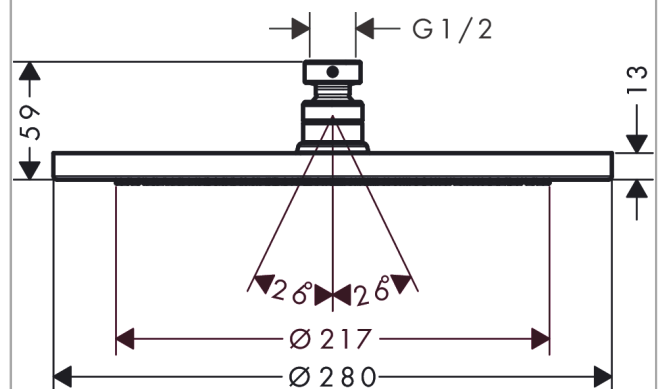

Croma

Overhead shower 280 1jet

Surfaces: **Brushed Black Chrome** Article Number: **26220340**

Description

product features

- shower head size: 280 mm
- spray type: RainAir
- ball-joint: overhead shower angle adjustable
- material spray disc: metal
- maximum flow rate at 3 bar: 15,6 l/min
- flow rate RainAir spray (at 3 bar): 15,6 l/min
- function from: 9,5 l/min
- minimum flow pressure: 1,5 bar
- spray disc removable for cleaning
- installation: ceiling or wall
- connection thread G ½
- connection dimension: DN15
- suitable for continuous flow water heaters

Technology

Design awards

reddot award 2017
winner

Product image

Scale drawing

Croma

Overhead shower 280 1jet

Surfaces: **Brushed Black Chrome**

Article Number: **26220340**

Flowchart

The consumption was measured in combination with the appropriate fittings (thermostat/mixer/in-wall valve) to reflect actual application in practice.

Croma
Overhead shower 280 1jet
 Surfaces: **Brushed Black Chrome** Article Number: **26220340**

Exploded Drawing

Year of production: >06/20

Croma**Overhead shower 280 1jet**Surfaces: **Brushed Black Chrome**Article Number: **26220340****Spare part list**

Year of production: >06/20

Pos.	Description	Article Number	Price	PU
1	filter insert	97708000	€ 5,24	1
2	ball joint	98941340	€ 53,90	1
3	lock washer	98942340	€ 27,50	1
4	nut	97958340	€ 7,90	1
5	lever collar	97536000	€ 5,24	1
6	seal	97606000	€ 5,24	1
7	air jet	95794340	€ 42,30	1
8	O-ring 7x2	98419000	€ 3,21	1