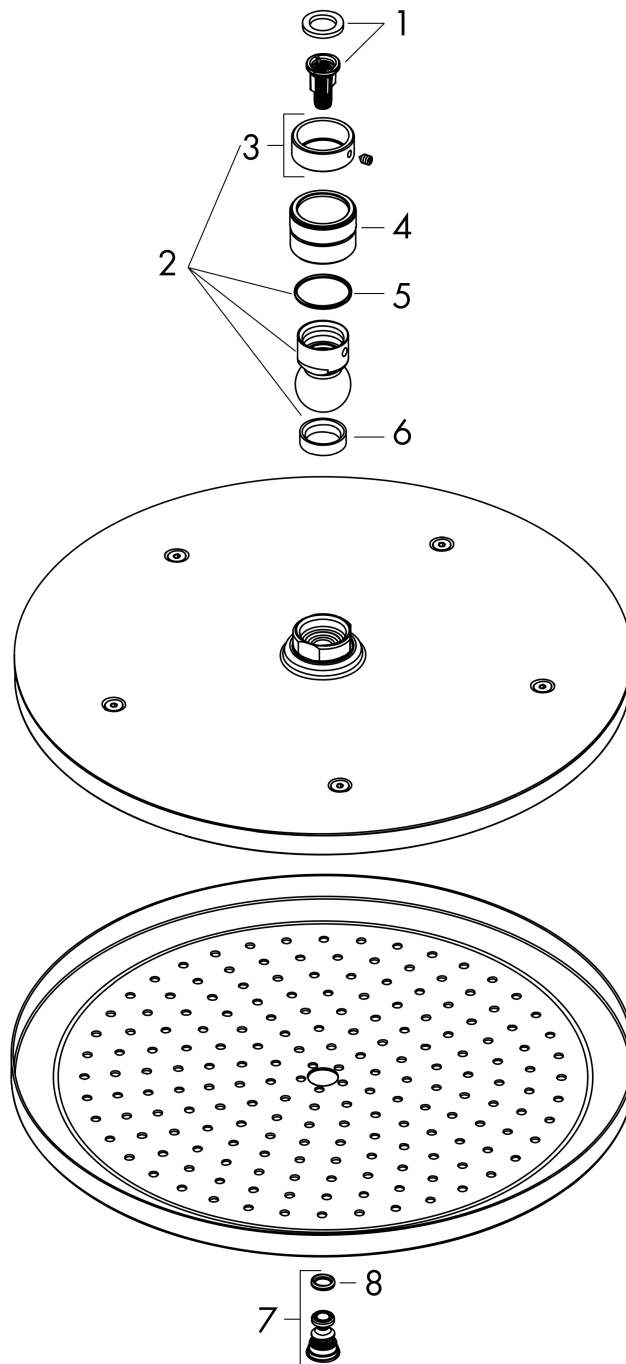

Croma

Overhead shower 280 1jet

Surfaces: **Brushed Black Chrome** Article Number: **26220340**

Description

product features

- shower head size: 280 mm
- spray type: RainAir
- ball-joint: overhead shower angle adjustable
- material spray disc: metal
- maximum flow rate at 3 bar: 15,6 l/min
- flow rate RainAir spray (at 3 bar): 15,6 l/min
- function from: 9,5 l/min
- minimum flow pressure: 1,5 bar
- spray disc removable for cleaning
- installation: ceiling or wall
- connection thread G ½
- connection dimension: DN15
- suitable for continuous flow water heaters

Technology

Design awards

reddot award 2017
winner

Product image

Scale drawing

Croma

Overhead shower 280 1jet

Surfaces: **Brushed Black Chrome**

Article Number: **26220340**

Flowchart

The consumption was measured in combination with the appropriate fittings (thermostat/mixer/in-wall valve) to reflect actual application in practice.

Croma
Overhead shower 280 1jet
 Surfaces: **Brushed Black Chrome** Article Number: **26220340**

Exploded Drawing

Year of production: >06/20

Croma**Overhead shower 280 1jet**Surfaces: **Brushed Black Chrome**Article Number: **26220340****Spare part list**

Year of production: >06/20

Pos.	Description	Article Number	Price	PU
1	filter insert	97708000	€ 5,24	1
2	ball joint	98941340	€ 53,90	1
3	lock washer	98942340	€ 27,50	1
4	nut	97958340	€ 7,90	1
5	lever collar	97536000	€ 5,24	1
6	seal	97606000	€ 5,24	1
7	air jet	95794340	€ 42,30	1
8	O-ring 7x2	98419000	€ 3,21	1