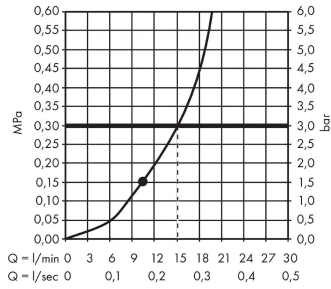

Croma

Overhead shower 280 1jet

Surfaces: **Brushed Black Chrome**

Article Number: **26220340**

Flowchart

The consumption was measured in combination with the appropriate fittings (thermostat/mixer/in-wall valve) to reflect actual application in practice.