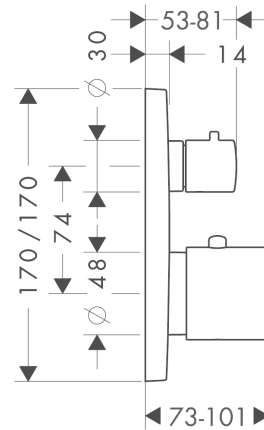

### product features

- 2 functions
- flow rate upper outlet: 25 l/min
- flow rate lower outlet: 29 l/min
- thermostat cartridge, shut-off valve
- safety lock at 40 °C
- temperature limitation adjustable
- with silencer
- connection type: basic set
- min. operating pressure: 1 bar
- max. operating pressure: 10 bar

### Scale drawing

**AXOR Citterio M**  
**Thermostat for concealed installation with shut-off/ diverter valve**  
 Surfaces: **Chrome** Article Number: **34725000**

## Exploded Drawing

Year of production: >09/12

**AXOR Citterio M**  
**Thermostat for concealed installation with shut-off/ diverter valve**  
 Surfaces: **Chrome** Article Number: **34725000**