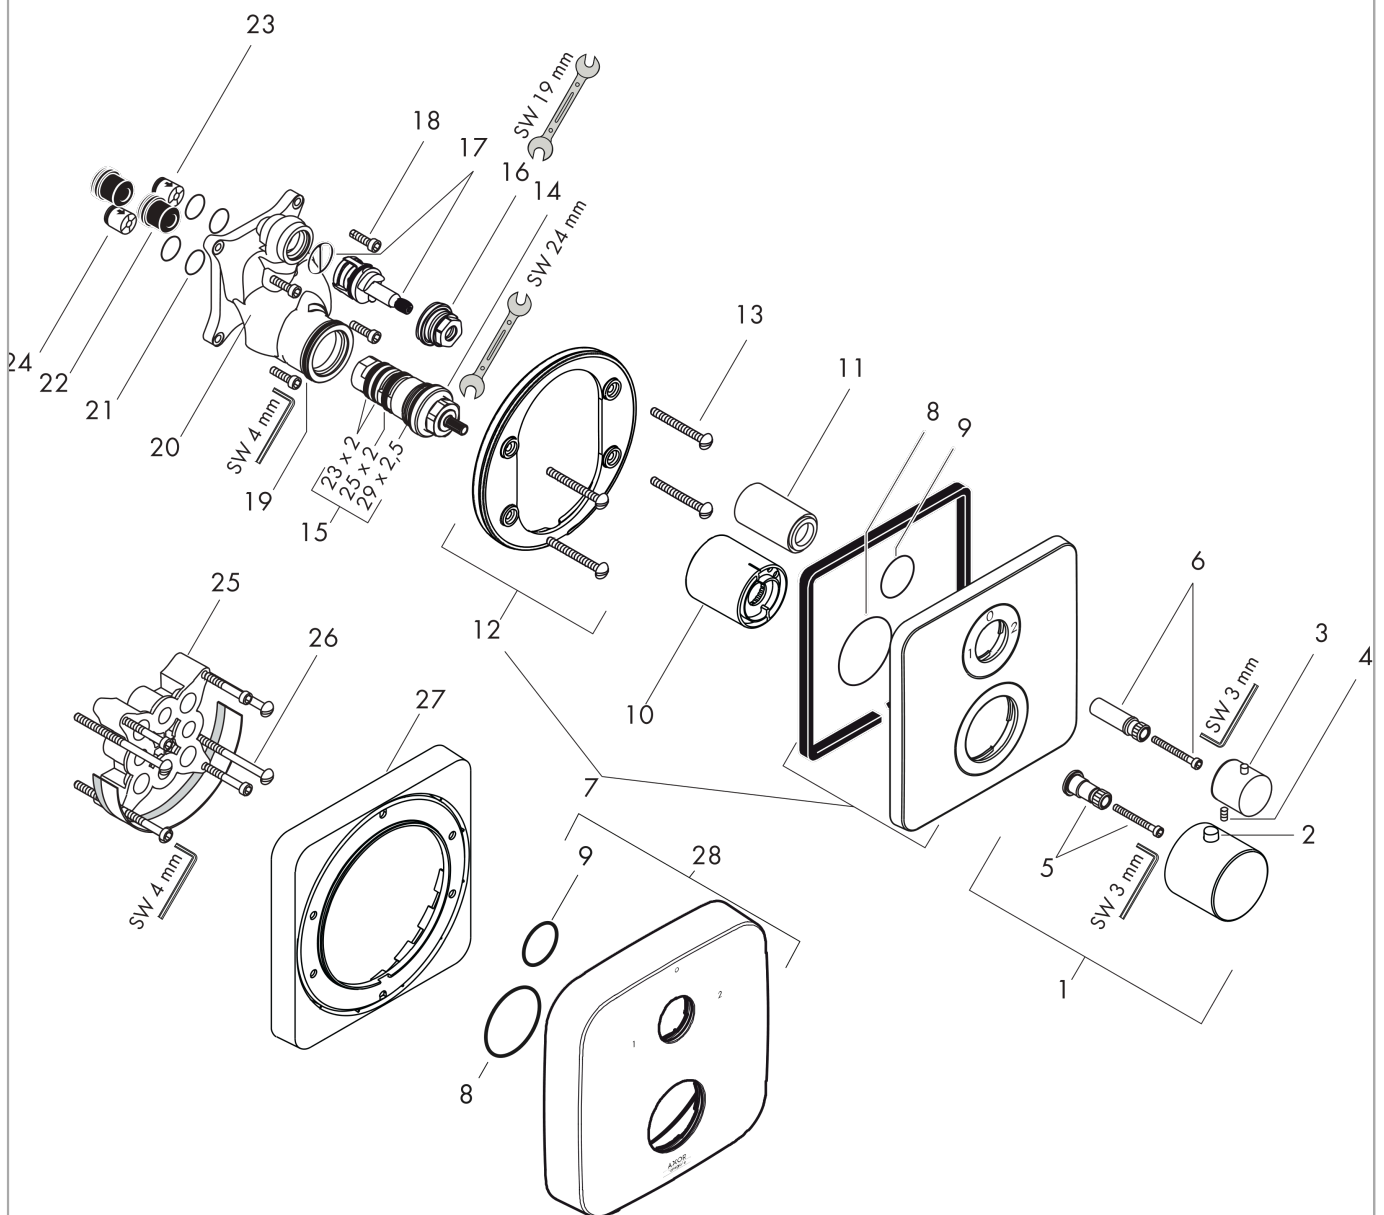

### Scale drawing

**AXOR Citterio M**  
**Thermostat for concealed installation with shut-off/ diverter valve**  
 Surfaces: **Chrome** Article Number: **34725000**

## Flowchart

**AXOR Citterio M**  
**Thermostat for concealed installation with shut-off/ diverter valve**  
 Surfaces: **Chrome** Article Number: **34725000**

## Exploded Drawing

Year of production: >09/12

**AXOR Citterio M**  
**Thermostat for concealed installation with shut-off/ diverter valve**  
 Surfaces: **Chrome** Article Number: **34725000**