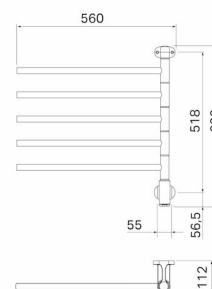

Pax Flex I 5/550, pivoting

Cat. Part	25-2018
Number	
EAN 13	7391477520188
SE EL (SEG)	9411192
SE VVS (RSK)	8754377
NO EL (EFO)	5800656
NO VVS (NRF)	8245352
FI VVS (LVI)	5280886
DK EL (DB)	2006734
DK VVS (VVS)	331165314
FI EL (SNRO)	8133293

Flex I, pivoting arms on small space

- Pivoting arms in a small area

**Flex I, 5 arms 560 mm individually pivotable.
On/Off function. 50W. Chrome-plated steel.**

Technical data

Installation type, wall, ceiling et.c	Wall
Max watt(W)	50
Supply Voltage (12V-400V)	230V AC
Electrical Supply Phase	1-Phase
Insulation Class	II
Protection (IP)	IP 44
Heat Output, electrical products (W)	50
Unpackaged Product Width (mm)	560
Unpackaged Product Height (mm)	600
Unpackaged Product Depth (mm)	112
Material	Steel
Etim Code	EC003624

Måttskiss