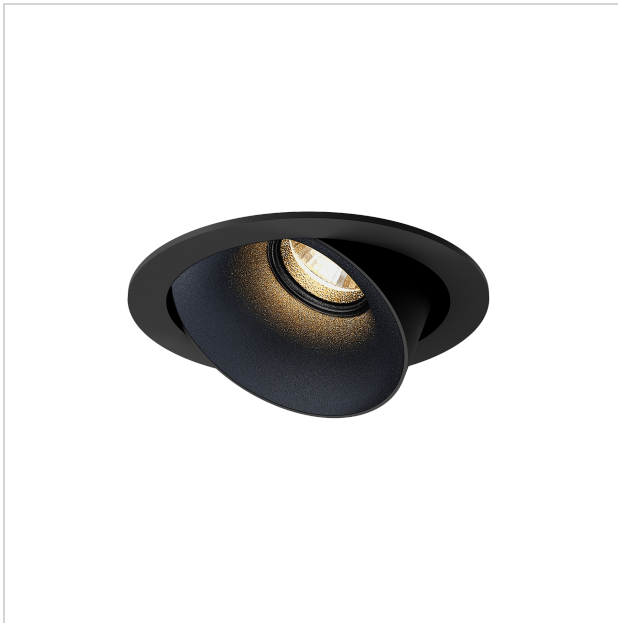

# Dea Carmenta S

SKU	: 128DB92740BM00
Housing material	: Aluminum Die Cast
Luminaire Color	: Black
Optic	: Reflector
Reflector Color	: Black Matt
Power supply	: Separate Available
Luminaire dimension	: Ø86x64mm
Cut out dimension	: Ø80mm
Luminous Flux (lm)	: 760 lm
LED power	: 8.5W
System power	: 10.5W
System efficiency	: 72lm/W
Beam angle (°)	: 40°
CCT (K)	: 2700K
CRI	: 90
Chromaticity tolerance	: 3 MacAdam
Nominal fA	: 250mA
Nominal fV	: 33.2V
Mains Voltage	: N/A
El. Class	: Class II
Lifetime	: 50000h
IP rating	: IP20

<b>Light source energy class</b>	: F
<b>Light source identifier</b>	: CLU028-1204C4-273H5M3-F1
<b>Net. Weight</b>	: 0.24Kg
<b>Warranty</b>	: 5Y

All rated values @ ambient temperature of 25° C. Electric and photometric values are initially subject to a tolerance of +/- 10%. Tolerance of color temperature +/- 150K. Technical data can change without prior notice.