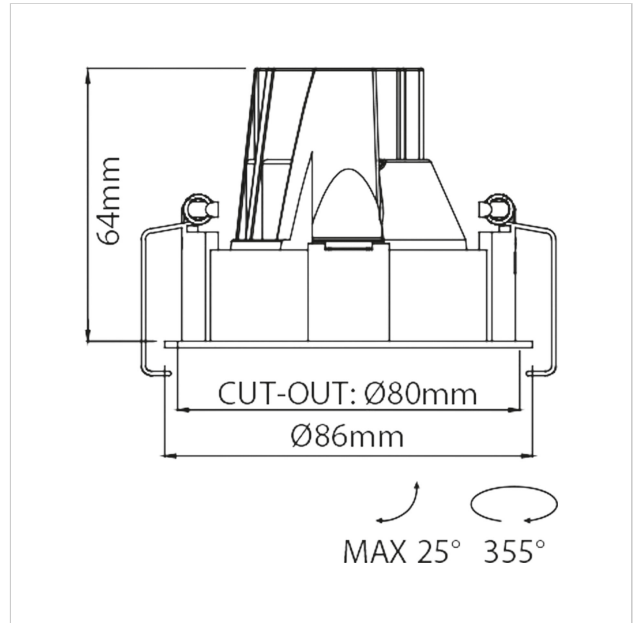

# Dea Carmenta S

SKU	: 128DB92740BM00
Housing material	: Aluminum Die Cast
Luminaire Color	: Black
Optic	: Reflector
Reflector Color	: Black Matt
Power supply	: Separate Available
Luminaire dimension	: Ø86x64mm
Cut out dimension	: Ø80mm
Luminous Flux (lm)	: 760 lm
LED power	: 8.5W
System power	: 10.5W
System efficiency	: 72lm/W
Beam angle (°)	: 40°
CCT (K)	: 2700K
CRI	: 90
Chromaticity tolerance	: 3 MacAdam
Nominal fA	: 250mA
Nominal fV	: 33.2V
Mains Voltage	: N/A
El. Class	: Class II
Lifetime	: 50000h
IP rating	: IP20

<b>Light source energy class</b>	: F
<b>Light source identifier</b>	: CLU028-1204C4-273H5M3-F1
<b>Net. Weight</b>	: 0.24Kg
<b>Warranty</b>	: 5Y

All rated values @ ambient temperature of 25° C. Electric and photometric values are initially subject to a tolerance of +/- 10%. Tolerance of color temperature +/- 150K. Technical data can change without prior notice.