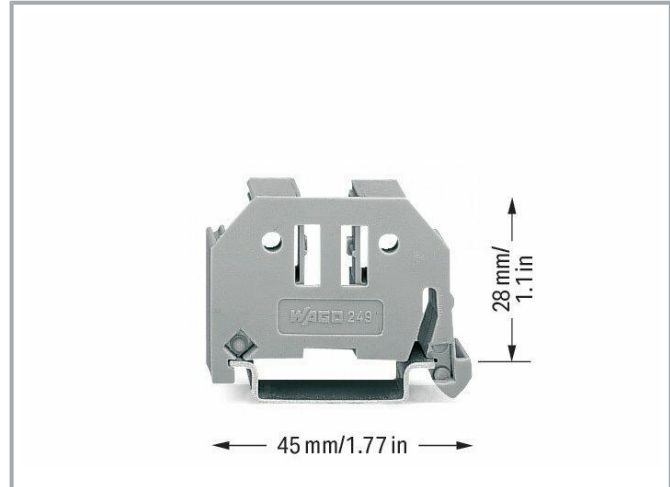

Data sheet | Item number: 249-117

Screwless end stop; 10 mm wide; for DIN-rail 35 x 15 and 35 x 7.5; gray

www.wago.com/249-117

**Data
Notes**

Note

Snap on – that's it!

Assembling the new WAGO screwless end stop is as simple and quick as snapping a WAGO rail-mount terminal block onto the rail.

Tool free!

A tool-free design allows rail-mount terminal blocks to be safely and economically secured against any movement on all DIN-35 rails per DIN EN 60715 (35 x 7.5 mm; 35 x 15 mm).

Entirely without screws!

The "secret" to a perfect fit lies in the two small clamping plates which keep the end stop in position, even if the rails are mounted vertically.

Subject to changes. Please also observe the further product documentation!

Technical data

Main product function	Mounting accessories
Mounting type	DIN-35 rail

Physical data

Width	10 mm / 0.394 inch
Height	44 mm / 1.732 inch

Material data

Color	gray
Flammability class per UL94	V0
Fire load	0.153 MJ
Weight	5.1 g