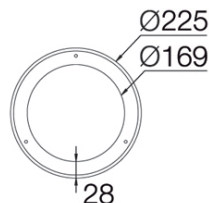

132WTT.8.01-R895

Recessed ceiling-mounted downlight with symmetrical light distribution to achieve an effective task, accent or general lighting.  
Circular design in diameter 225mm.  
Protection rating against dust and moisture: entire IP65.  
Protection rating of resistance to harmful mechanical impacts: IK07.  
High-purity anodised aluminium reflector in assorted finishes: specular or sandblasted depending on the beam angle outcome.  
5mm tempered protection glass clear as standard, other finishes under request.  
Polycarbonate diffuser as option to achieve IK10 protection degree.  
Aluminium body treated against corrosion and coated with polyester powder.  
Exterior screws and cover made of 316L stainless steel marine grade.  
Optional supply of 304 stainless steel vandal-resistant screws [reference F2.A0225+F2.A1].  
Temperature resistant silicone rubber gasket.  
Anti-condensation device.  
Remote driver, included.  
Electronic options for lighting control: DALI/ DSI.  
Passive temperature management: heat dissipation flows through aluminium heat sink.  
Mounted to the ceiling by three fixing points.

**Power:** 48 W  
**Constant Current:** 1400 mA  
**Luminous flux:** 8080lm  
**Luminous flux of the fixture:** 5333lm  
**CRI:** >80  
**Colour Temperature:** 4000K  
**Chromaticity Tolerance:** MacAdam 3  
**Beam Angle:** 38°  
**LOR:** 66%  
**Average Service Life:** 50000h  
**LED reliability:** 50000h L90B10  
**UGR:** 16  
**Photobiological safety group:** 1  
**Cd/Klm:** 1186  
**Luminous efficacy:** 111 lm/W  
**Imax:** 9583 Cd  
**Energy efficiency class:** A++