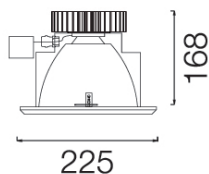

132WTT.8.01-R895

Recessed ceiling-mounted downlight with symmetrical light distribution to achieve an effective task, accent or general lighting.  
Circular design in diameter 225mm.  
Protection rating against dust and moisture: entire IP65.  
Protection rating of resistance to harmful mechanical impacts: IK07.  
High-purity anodised aluminium reflector in assorted finishes: specular or sandblasted depending on the beam angle outcome.  
5mm tempered protection glass clear as standard, other finishes under request.  
Polycarbonate diffuser as option to achieve IK10 protection degree.  
Aluminium body treated against corrosion and coated with polyester powder.  
Exterior screws and cover made of 316L stainless steel marine grade.  
Optional supply of 304 stainless steel vandal-resistant screws [reference F2.A0225+F2.A1].  
Temperature resistant silicone rubber gasket.  
Anti-condensation device.  
Remote driver, included.  
Electronic options for lighting control: DALI/ DSI.  
Passive temperature management: heat dissipation flows through aluminium heat sink.  
Mounted to the ceiling by three fixing points.

**Power:** 48 W  
**Constant Current:** 1400 mA  
**Luminous flux:** 8080lm  
**Luminous flux of the fixture:** 5333lm  
**CRI:** >80  
**Colour Temperature:** 4000K  
**Chromaticity Tolerance:** MacAdam 3  
**Beam Angle:** 38°  
**LOR:** 66%  
**Average Service Life:** 50000h  
**LED reliability:** 50000h L90B10  
**UGR:** 16  
**Photobiological safety group:** 1  
**Cd/Klm:** 1186  
**Luminous efficacy:** 111 lm/W  
**Imax:** 9583 Cd  
**Energy efficiency class:** A++