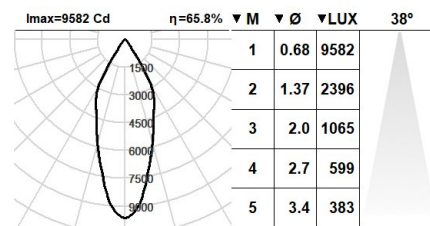

132WTT.8.01-R895

Recessed ceiling-mounted downlight with symmetrical light distribution to achieve an effective task, accent or general lighting.  
Circular design in diameter 225mm.  
Protection rating against dust and moisture: entire IP65.  
Protection rating of resistance to harmful mechanical impacts: IK07.  
High-purity anodised aluminium reflector in assorted finishes: specular or sandblasted depending on the beam angle outcome.  
5mm tempered protection glass clear as standard, other finishes under request.  
Polycarbonate diffuser as option to achieve IK10 protection degree.  
Aluminium body treated against corrosion and coated with polyester powder.  
Exterior screws and cover made of 316L stainless steel marine grade.  
Optional supply of 304 stainless steel vandal-resistant screws [reference F2.A0225+F2.A1].  
Temperature resistant silicone rubber gasket.  
Anti-condensation device.  
Remote driver, included.  
Electronic options for lighting control: DALI/ DSI.  
Passive temperature management: heat dissipation flows through aluminium heat sink.  
Mounted to the ceiling by three fixing points.

**Power:** 48 W  
**Constant Current:** 1400 mA  
**Luminous flux:** 8080lm  
**Luminous flux of the fixture:** 5333lm  
**CRI:** >80  
**Colour Temperature:** 4000K  
**Chromaticity Tolerance:** MacAdam 3  
**Beam Angle:** 38°  
**LOR:** 66%  
**Average Service Life:** 50000h  
**LED reliability:** 50000h L90B10  
**UGR:** 16  
**Photobiological safety group:** 1  
**Cd/Klm:** 1186  
**Luminous efficacy:** 111 lm/W  
**Imax:** 9583 Cd  
**Energy efficiency class:** A++