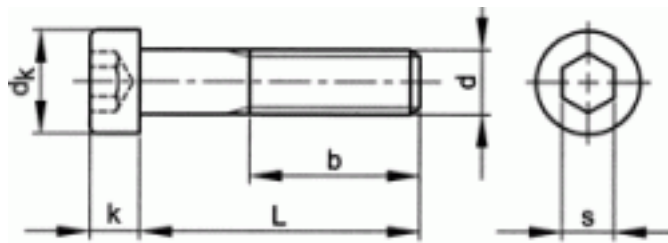

07080120070

D7984 08.8 SOC HD CAP SCR M12X70

Brand	-
UBB Code	950351430232
UNSPSC Code	31161605
EAN Code	8715492062444
Head shape	low head
Class	08.8/8.8
Material	Steel
Driving features	hexagon socket
Thread	Metric thread

Full thread L ≤	45
s	8
k	7
dk	18
b (min.)	30
P	1,75
L	70
d	M12
Packaging (Piece)	50.0

Copyright Fabory Group