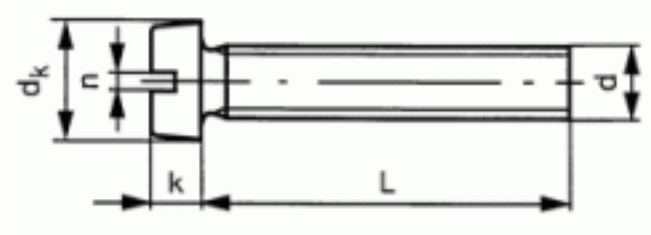

48020060025

D84 BRAS CHSHD SCR SLOTT M6X25

Brand	-
UBB Code	950353194174
UNSPSC Code	31161504
EAN Code	8715492847522
Head shape	cheese head
Thread	Metric thread
Material	Brass
Material technical	Cu2/Cu3
Driving features	slotted

Full thread L ≤	40
n	1,6
k	3,9
dk	10
P	1
L	25
d	M6
Packaging (Piece )	200.0

Copyright Fabory Group