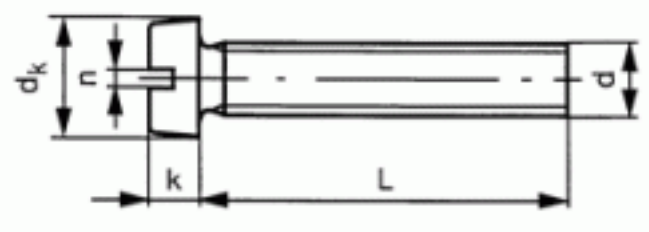

48020060020

D84 BRAS CHSHD SCR SLOTT M6X20

Brand	-
UBB Code	950353194091
UNSPSC Code	31161504
EAN Code	8715492847515
Head shape	cheese head
Thread	Metric thread
Material	Brass
Material technical	Cu2/Cu3
Driving features	slotted

Full thread L ≤	40
n	1,6
k	3,9
dk	10
P	1
L	20
d	M6
Packaging (Piece)	200.0

Copyright Fabory Group