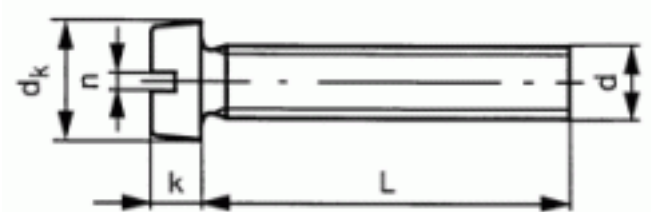

48020060016

D84 BRAS CHSHD SCR SLOTT M6X16

Brand	-
UBB Code	950353193911
UNSPSC Code	31161504
EAN Code	8715492847508
Head shape	cheese head
Thread	Metric thread
Material	Brass
Material technical	Cu2/Cu3
Driving features	slotted

Full thread L ≤	40
n	1,6
k	3,9
dk	10
P	1
L	16
d	M6
Packaging (Piece )	200.0

Copyright Fabory Group