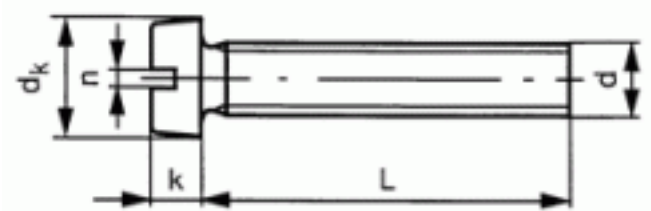

48020040016

D84 BRAS CHSHD SCR SLOTT M4X16

Brand	-
UBB Code	950353191691
UNSPSC Code	31161504
EAN Code	8715492847201
Head shape	cheese head
Thread	Metric thread
Material	Brass
Material technical	Cu2/Cu3
Driving features	slotted

Full thread L ≤	40
n	1,2
k	2,6
dk	7
P	0,7
L	16
d	M4
Packaging (Piece)	200.0

Copyright Fabory Group