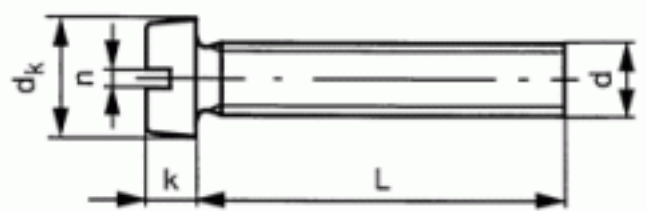

48020040012

D84 BRAS CHSHD SCR SLOTT M4X12

Brand	-
UBB Code	950353191519
UNSPSC Code	31161504
EAN Code	8715492847188
Head shape	cheese head
Thread	Metric thread
Material	Brass
Material technical	Cu2/Cu3
Driving features	slotted

Full thread L ≤	40
n	1,2
k	2,6
dk	7
P	0,7
L	12
d	M4
Packaging (Piece)	200.0

Copyright Fabory Group