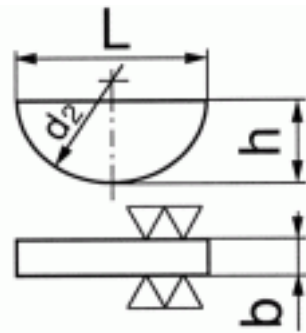

39200060011

D6888 ST WOODRUFF KEY 6X11MM

Brand	-
UBB Code	950359078561
UNSPSC Code	31163207
EAN Code	8715492811196
Material technical	DIN6882
Class	60
Material	Steel

For shaft (2.) $\varnothing \leq$	38
For shaft (2.) $\varnothing >$	30
d2	28
L \approx	27,35
h	11
bEN	6
Packaging (Piece)	25.0