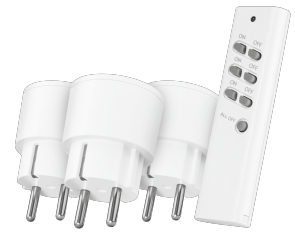

PRODUCT VISUAL 2