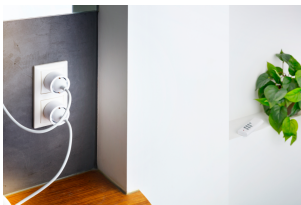

**#71182**

Set wireless switching

Set for wireless switching with remote control and three compact socket switches for wireless switching of lights/devices (max. 2300 Watt)

Key features

- Can be placed in any indoor power socket
- Works with all lights/devices up to 2300 Watt
- Compact design that doesn't block neighboring sockets
- Socket with child safety shutters
- Control up to 3 lights/devices independently
- Control multiple lights/devices with one button

What's in the box

- 3x Compact wireless socket switch
- Remote control with battery included (CR2032)
- Manual

System requirements

- Indoor power socket

A wireless solution

This Compact Wireless Socket Switch Set APC3-2300R will make your life easier. It consists of three socket switches and a remote control. Place the socket switches in an existing power socket and plug in your lighting or other devices. With the included remote control, you are able to turn the devices on or off remotely. Why turn on and off every light in the house manually when you can do it from the comfort of your couch with just one push of a button. With the remote control, you control (multiple) lights and devices connected to ACC-2300 sockets; you now literally have the power in your hands. Do not waste valuable time or energy on operating your lighting, especially with limited mobility. These socket switches work with all devices up to 2.300 watt.

Compact design

Because of the compact design of the socket switch, it can be placed in any indoor power socket and doesn't block any other neighbouring sockets. This means you are always able to use multiple socket switches next to each other. Furthermore, it offers child protection shutters so you can use them safely throughout your home.

PRODUCT VISUAL 1

PACKAGE FRONT 1

PRODUCT VISUAL 2

PRODUCT VISUAL 3

PRODUCT VISUAL 4

LIFESTYLE VISUAL 1

LIFESTYLE VISUAL 2

PRODUCT ESHOT 1