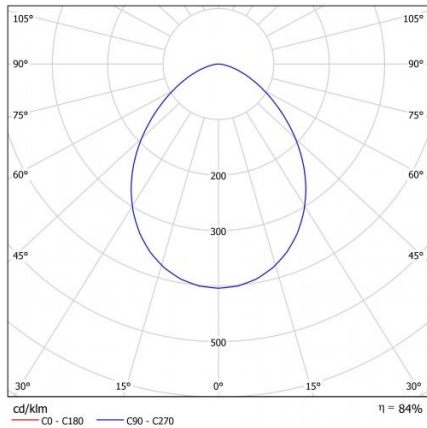

DOPPLO

Emergency Lighting

Ref. DO-2400L

UNE 60598-2-22
230V 50/60HZ

Emergency Lighting: DOPPLO. Reference: DO-2400L, manufactured by Normalux. Lumens: 2300 lm. Autonomy (h): 1 h. Operating mode: Non Maintained. Installation: Surface Mounting. Light source: Led. Battery of: Pb 12V/7Ah. IP: 65. IK: 07. Version: Standard. Color: Grey. Casing: Polycarbonate. Voltage: 230V 50/60Hz. Dimensions (mm): 370 x 243 x 191 mm. Manufactured according UNE 60598-2-22 regulations.

Lumens	2300 lm
Color temperatures (K)	4000
Light source	Led
Autonomy (h)	1h
Battery	Pb 12V/7Ah
Power (W)	0,5W
Operating mode	Non Maintained
Class	II
IP	65
IK	07
Operating temperature (°C)	5 to 35

Photometric data:

Dimensions (mm):