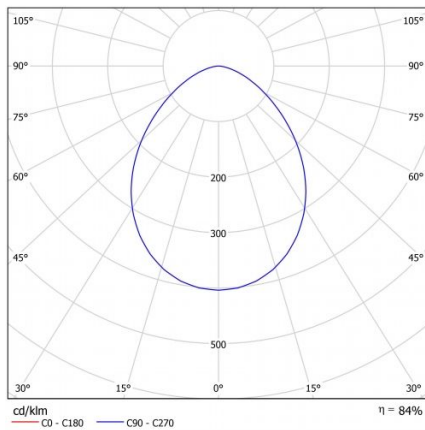

DOPPLO

Emergency Lighting

Ref. DO-1100L

UNE 60598-2-22
230V 50/60HZ

Emergency Lighting: DOPPLO. Reference: DO-1100L, manufactured by Normalux. Lumens: 1040 lm. Autonomy (h): 1 h. Operating mode: Non Maintained. Installation: Surface Mounting. Light source: Led. Battery of: Pb 6V/4,5Ah. IP: 65. IK: 07. Version: Standard. Color: Grey. Casing: Polycarbonate. Voltage: 230V 50/60Hz. Dimensions (mm): 370 x 243 x 191 mm. Manufactured according UNE 60598-2-22 regulations.

Lumens	1040 lm
Color temperatures (K)	4000
Light source	Led
Autonomy (h)	1h
Battery	Pb 6V/4,5Ah
Power (W)	0,3W
Operating mode	Non Maintained
Class	II
IP	65
IK	07
Operating temperature (°C)	5 to 35

Photometric data:

Dimensions (mm):