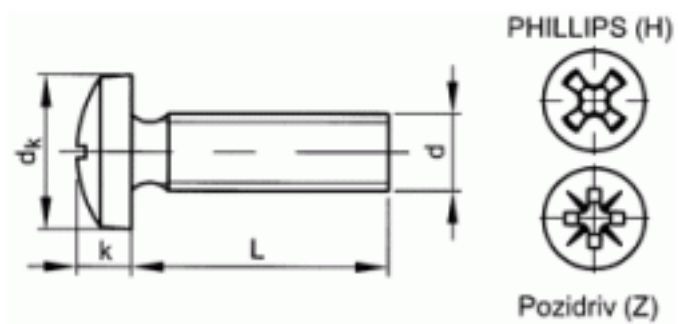

24665060020

D7985H 4.8 ZPL RCHSHD SCR PH SP M6X20

Brand	-
UBB Code	950353908227
UNSPSC Code	31161504
EAN Code	8715492641069
Head shape	raised cheese head
Material	Steel
Surface treatment	Zinc plated
Driving features	Phillips
Thread	Metric thread
Class	4.8

L	20
d	M6
Packaging (Piece )	100.0

Copyright Fabory Group