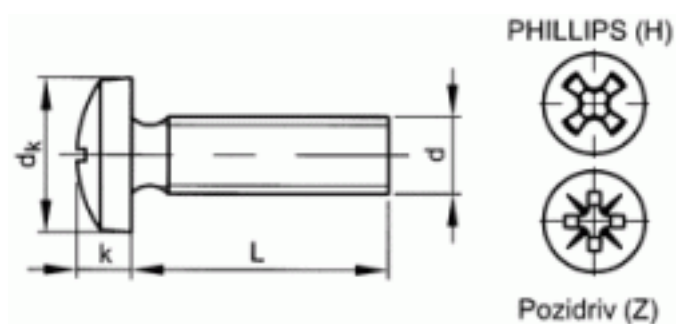

24665060016

D7985H 4.8 ZPL RCHSHD SCR PH SP M6X16

Brand	-
UBB Code	950353908144
UNSPSC Code	31161504
EAN Code	8715492641052
Head shape	raised cheese head
Material	Steel
Surface treatment	Zinc plated
Driving features	Phillips
Thread	Metric thread
Class	4.8

L	16
d	M6
Packaging (Piece)	200.0

Copyright Fabory Group