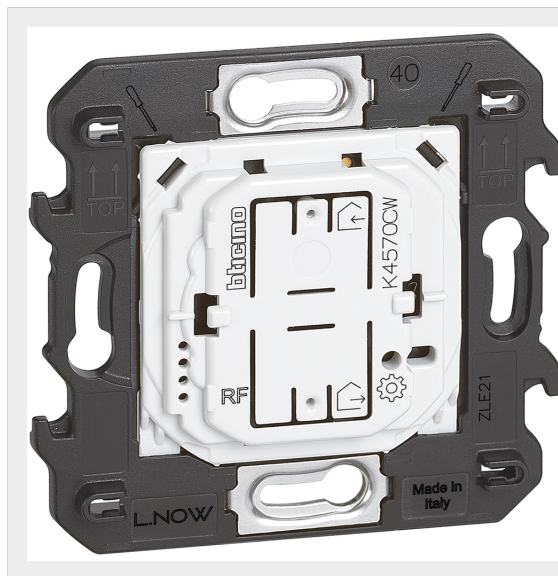

BTICINO &gt; Wiring devices &gt; Living Now &gt; Living Now SMART - Modular version &gt; Wireless controls for scenarios management

## K4570CW

Wireless In&Out scenario control. Device with 2 pushbuttons for the activation of IN and OUT scenarios, which can be customised using the HOME + CONTROL APP (the OUT scenario is set by default for the closure of all the shutters and the switching off of all lights). Surface installation with repositionable adhesives (supplied as standard), or inside flush mounted boxes. Built-in battery exhausted LED. CR2032 type 3V power battery with 8 year expected life supplied (as standard) - 2 modules

### Technical features

N° of modules	2
Rated voltage	3V c.c.