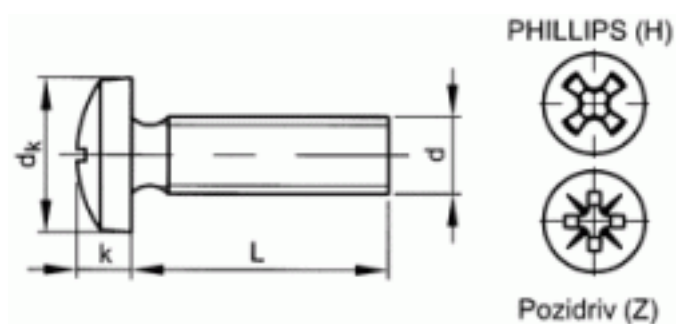

24665050035

D7985H 4.8 ZPL RCHSHD SCR PH SP M5X35

Brand	-
UBB Code	950353907567
UNSPSC Code	31161504
EAN Code	8715492640970
Head shape	raised cheese head
Material	Steel
Surface treatment	Zinc plated
Driving features	Phillips
Thread	Metric thread
Class	4.8

L	35
d	M5
Packaging (Piece)	100.0

Copyright Fabory Group