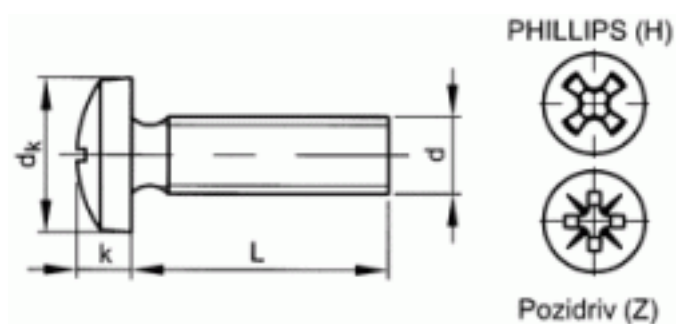

24665050020

D7985H 4.8 ZPL RCHSHD SCR PH SP M5X20

Brand	-
UBB Code	950353907237
UNSPSC Code	31161504
EAN Code	8715492640949
Head shape	raised cheese head
Material	Steel
Surface treatment	Zinc plated
Driving features	Phillips
Thread	Metric thread
Class	4.8

L	20
d	M5
Packaging (Piece)	200.0

Copyright Fabory Group