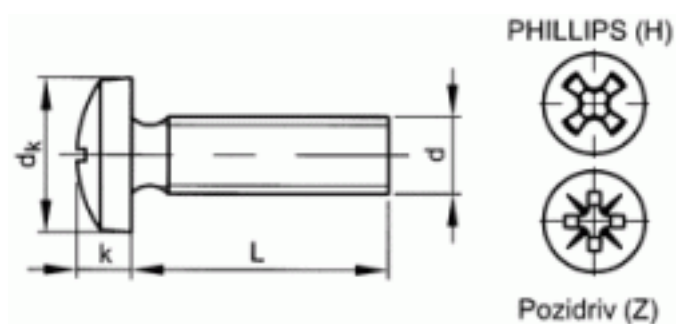

24665040040

D7985H 4.8 ZPL RCHSHD SCR PH SP M4X40

Brand	-
UBB Code	950353906734
UNSPSC Code	31161504
EAN Code	8715492640864
Head shape	raised cheese head
Material	Steel
Surface treatment	Zinc plated
Driving features	Phillips
Thread	Metric thread
Class	4.8

L	40
d	M4
Packaging (Piece)	200.0

Copyright Fabory Group