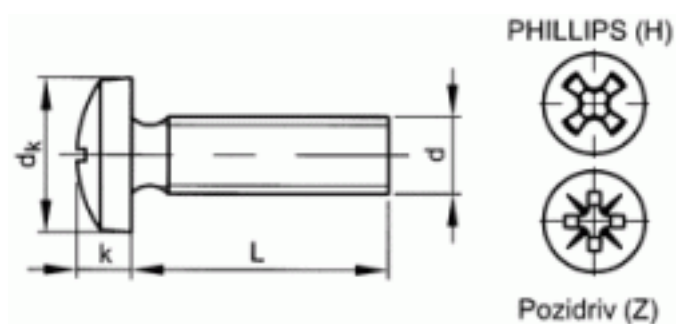

24665040035

D7985H 4.8 ZPL RCHSHD SCR PH SP M4X35

Brand	-
UBB Code	950353906650
UNSPSC Code	31161504
EAN Code	8715492640857
Head shape	raised cheese head
Material	Steel
Surface treatment	Zinc plated
Driving features	Phillips
Thread	Metric thread
Class	4.8

L	35
d	M4
Packaging (Piece)	200.0

Copyright Fabory Group