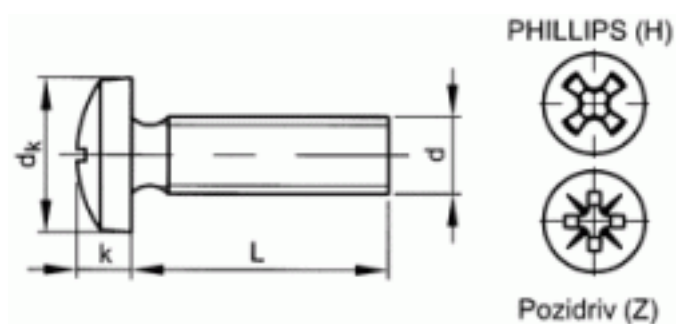

24665040025

D7985H 4.8 ZPL RCHSHD SCR PH SP M4X25

Brand	-
UBB Code	950353906403
UNSPSC Code	31161504
EAN Code	8715492640833
Head shape	raised cheese head
Material	Steel
Surface treatment	Zinc plated
Driving features	Phillips
Thread	Metric thread
Class	4.8

L	25
d	M4
Packaging (Piece)	200.0

Copyright Fabory Group