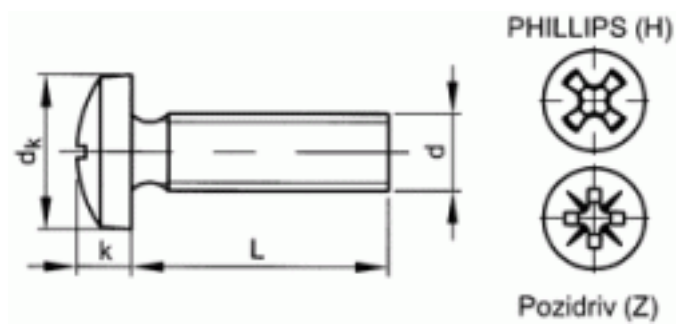

24665040020

D7985H 4.8 ZPL RCHSHD SCR PH SP M4X20

Brand	-
UBB Code	950353622430
UNSPSC Code	31161504
EAN Code	8715492640826
Head shape	raised cheese head
Material	Steel
Surface treatment	Zinc plated
Driving features	Phillips
Thread	Metric thread
Class	4.8

L	20
d	M4
Packaging (Piece)	200.0

Copyright Fabory Group