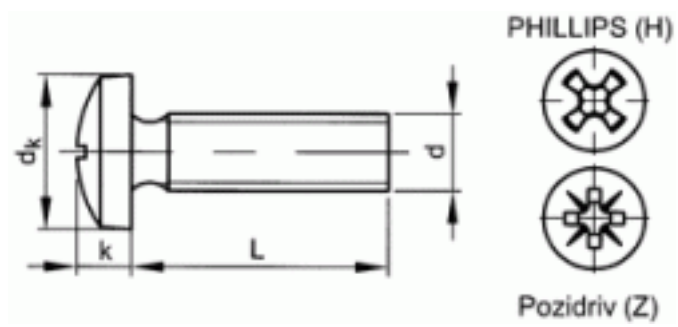

24665040006

D7985H 4.8 ZPL RCHSHD SCR PH SP M4X6

Brand	-
UBB Code	950353906080
UNSPSC Code	31161504
EAN Code	8715492640772
Head shape	raised cheese head
Material	Steel
Surface treatment	Zinc plated
Driving features	Phillips
Thread	Metric thread
Class	4.8

L	6
d	M4
Packaging (Piece)	200.0

Copyright Fabory Group