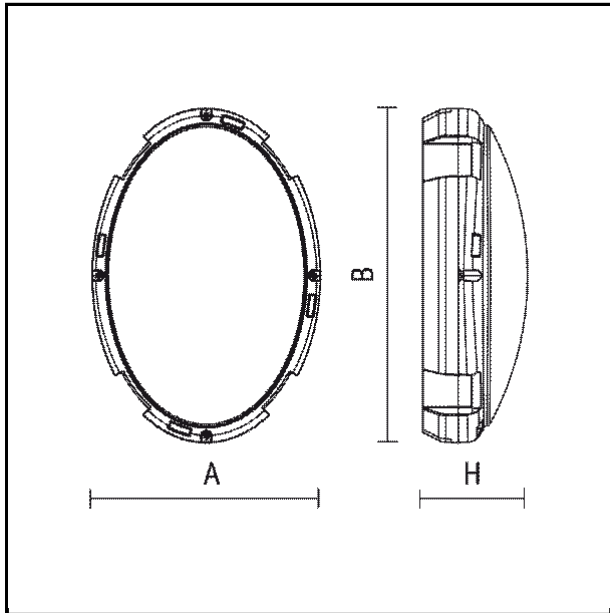

COLOURS

ENERGY CLASS

SPECIFICATIONS

- Housing black polycarbonate
- Opal glass diffuser
- Rear or side cable entry by means of gland or conduit
- Through wiring allowed
- Led unit 230V / CRI 80 / Other color temperature on request
- Life 50.000 hours with max decreasing of 30%
- Driver not necessary

DIMENSIONS

A 207 mm

B 300 mm

H 90,5 mm

Print created on 29/04/2016 17:48

GOCCIA ILLUMINAZIONE s.r.l.

via E.Fermi, 59/65 | 25020 Poncarale (BS) Italy
Tel. +39.030.26.40.761 r.a. | Fax +39.030.26.40.271
www.goccia.it | info@goccia.it