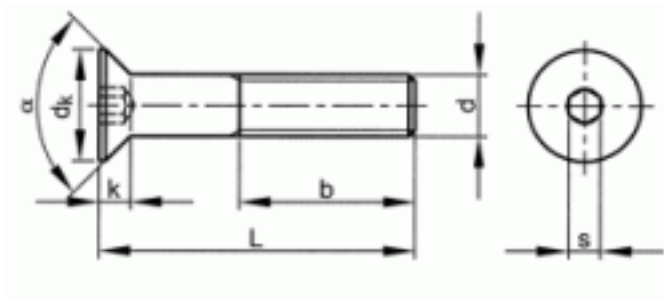

07400120020

I10642 010.9 CSK SOC SCR M12X20

Brand	-
UBB Code	950351479668
UNSPSC Code	31161518
EAN Code	8715492083531
Driving features	hexagon socket
Material	Steel
Thread	Metric thread
Class	010.9/10.9

bEN	36
Full thread L ≤	60
s	8
α	90°
k (max.)	7,4
dk	26,88
P	1,75
L	20
d	M12
Packaging (Piece)	100.0

Copyright Fabory Group