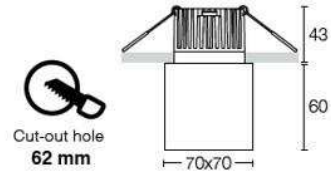

Tubo

Gf design

- Unique Scandinavian design
- Deep recessed COB
- Quick connection

Further information can be found on our homepage: www.tlg.no, where you can also download a brochure from GF Design.

LED-Chip: Cree CXB1407
 Driver: Dimmable driver
 Beam angle: 24°
 Material: Aluminium
 Color: White or Black
 Color tolerance: MacAdam 3
 Expected lifetime: (L70B50) 50 000 Hours.

Art.no.	Color	Power	Lumen out	CCT	CFI	Cut-out hole	Dimensions (ØxH)
32 345 12	○ White	9W	500 lm	2700K	>90	62 mm	70x103 mm
32 345 13	○ White	9W	550 lm	3000K	>90	62 mm	70x103 mm
32 345 15	● Black	9W	350 lm	2700K	>90	62 mm	70x103 mm
32 345 16	● Black	9W	400 lm	3000K	>90	62 mm	70x103 mm
S56001	⏏ SLC Trailing edge dimmer						(see page 51)
S23023	⏏ DALI/Trailing edge dimmer						(see page 53)

Art.no.	Color	Power	Lumen out	CCT	CFI	Cut-out hole	Dimensions (ØxH)
32 345 00	○ White	9W	650 lm	2700K	>90	62 mm	70x56 mm
32 345 01	○ White	9W	700 lm	3000K	>90	62 mm	70x56 mm
32 345 03	● Black	9W	600 lm	2700K	>90	62 mm	70x56 mm
32 345 04	● Black	9W	650 lm	3000K	>90	62 mm	70x56 mm
S56001	⏏ SLC Trailing edge dimmer						(see page 51)
S23023	⏏ DALI/Trailing edge dimmer						(see page 53)