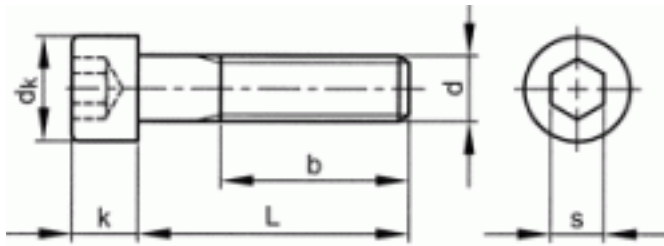

07000240110

D912 12.9 SOC HD CAP SCR M24X110

Brand	-
UBB Code	950351389321
UNSPSC Code	31161605
EAN Code	8715492047786
Head shape	cheese head
Thread	Metric thread
Class	12.9
Material	Steel
Driving features	hexagon socket

k (max.)	24
dk (max.)	36
Full thread L ≤	85
s	19
bEN	60
P	3
L	110
d	M24
Packaging (Piece )	10.0

Copyright Fabory Group