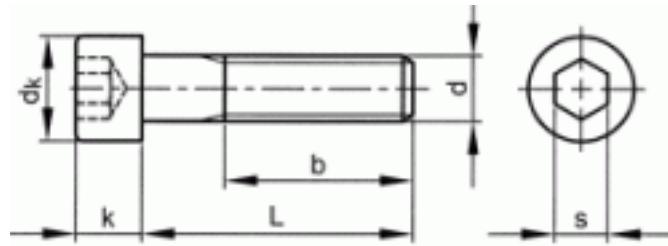

07000200070

D912 12.9 SOC HD CAP SCR M20X70

Brand	-
UBB Code	950351385444
UNSPSC Code	31161605
EAN Code	8715492047007
Head shape	cheese head
Thread	Metric thread
Class	12.9
Material	Steel
Driving features	hexagon socket

k (max.)	20
dk (max.)	30
Full thread L ≤	75
s	17
bEN	52
P	2,5
L	70
d	M20
Packaging (Piece)	25.0

Copyright Fabory Group