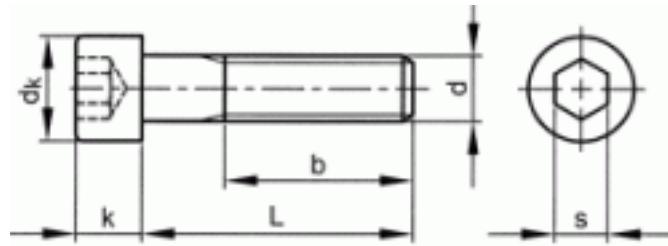

07000180050

D912 12.9 SOC HD CAP SCR M18X50

Brand	-
UBB Code	950351383530
UNSPSC Code	31161605
EAN Code	8715492046680
Head shape	cheese head
Thread	Metric thread
Class	12.9
Material	Steel
Driving features	hexagon socket

k (max.)	18
dk (max.)	27
Full thread L ≤	65
s	14
bEN	48
P	2,5
L	50
d	M18
Packaging (Piece )	50.0

Copyright Fabory Group