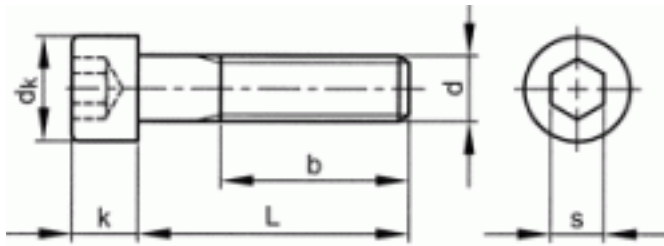

07000120110

D912 12.9 SOC HD CAP SCR M12X110

| | |
|------------------|----------------|
| Brand | - |
| UBB Code | 950351377938 |
| UNSPSC Code | 31161605 |
| EAN Code | 8715492045706 |
| Head shape | cheese head |
| Thread | Metric thread |
| Class | 12.9 |
| Material | Steel |
| Driving features | hexagon socket |

| | |
|--------------------|------|
| k (max.) | 12 |
| dk (max.) | 18 |
| Full thread L ≤ | 50 |
| s | 10 |
| bEN | 36 |
| P | 1,75 |
| L | 110 |
| d | M12 |
| Packaging (Piece) | 50.0 |

Copyright Fabory Group