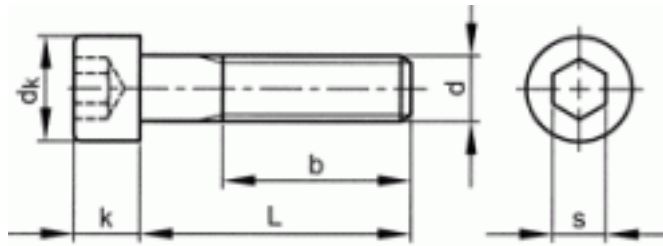

07000080025

D912 12.9 SOC HD CAP SCR M8X25

Brand	-
UBB Code	950351371659
UNSPSC Code	31161605
EAN Code	8715492044747
Head shape	cheese head
Thread	Metric thread
Class	12.9
Material	Steel
Driving features	hexagon socket

k (max.)	8
dk (max.)	13
Full thread L ≤	35
s	6
bEN	28
P	1,25
L	25
d	M8
Packaging (Piece )	200.0

Copyright Fabory Group