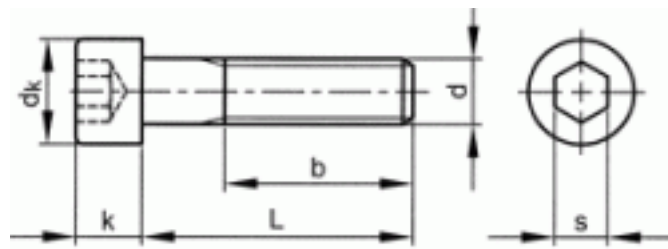

07000040020

D912 12.9 SOC HD CAP SCR M4X20

Brand	-
UBB Code	950351366394
UNSPSC Code	31161605
EAN Code	8715492043641
Head shape	cheese head
Thread	Metric thread
Class	12.9
Material	Steel
Driving features	hexagon socket

k (max.)	4
dk (max.)	7
Full thread L ≤	25
s	3
bEN	20
P	0,7
L	20
d	M4
Packaging (Piece)	200.0

Copyright Fabory Group