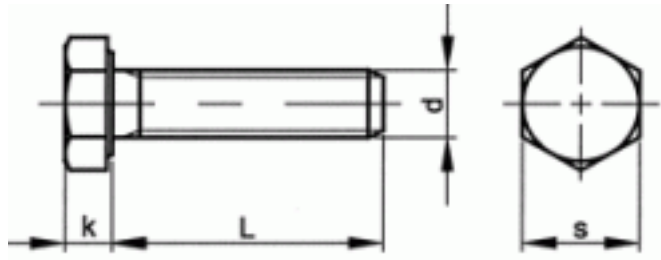

04110200040

D933 10.9 HX SCR M20X40

Brand	-
UBB Code	950351332552
UNSPSC Code	31161620
EAN Code	8715492118103
Thread	Metric thread
Class	10.9
Material	Steel
Driving features	hexagon
Head shape	hexagon head

s	30
k	12,5
P	2,5
L	40
d	M20
Packaging (Piece )	25.0

Copyright Fabory Group